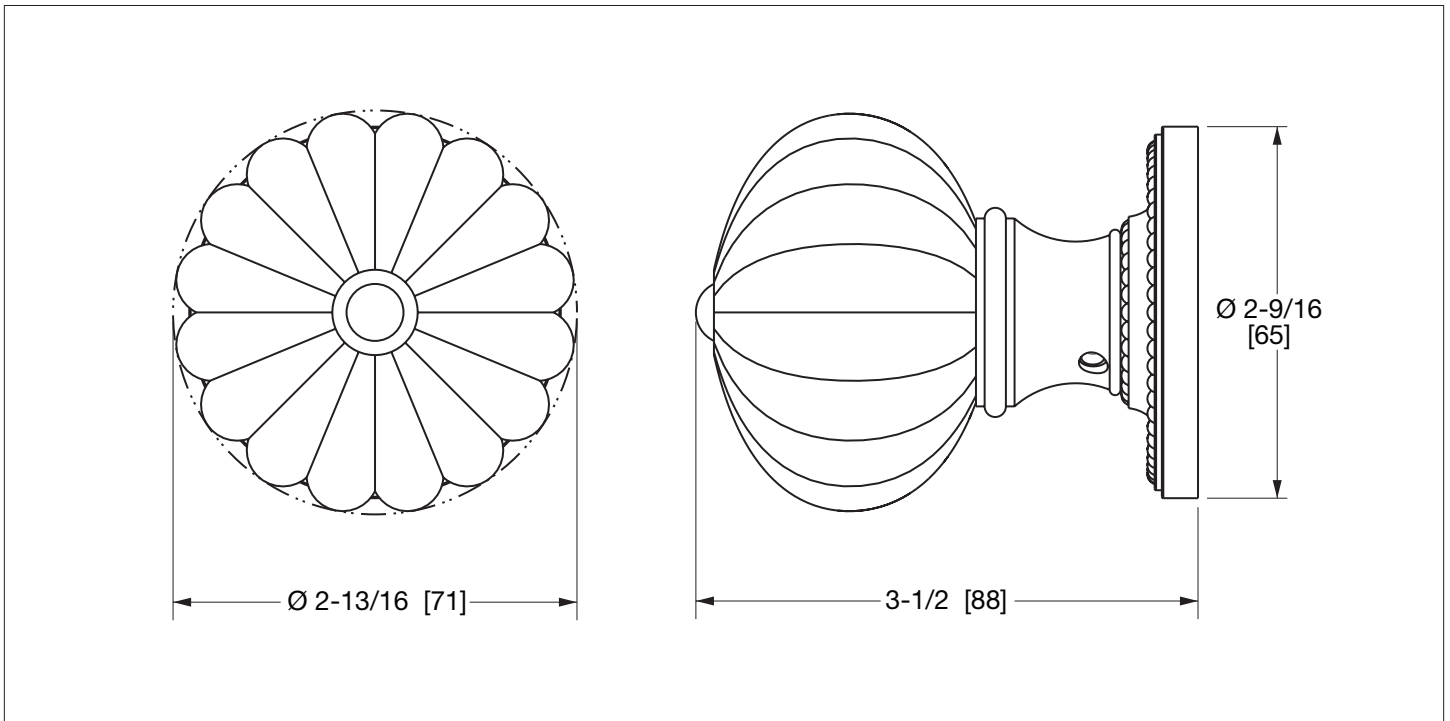

AVAILABLE SEMIPRECIOUS INSERTS

RKCR Rock Crystal

RSQU Rose Quartz

AMET Amethyst

BKOB Black Obsidian

The measurements shown are for reference only. Products and specifications shown are subject to change without notice.

Rev A