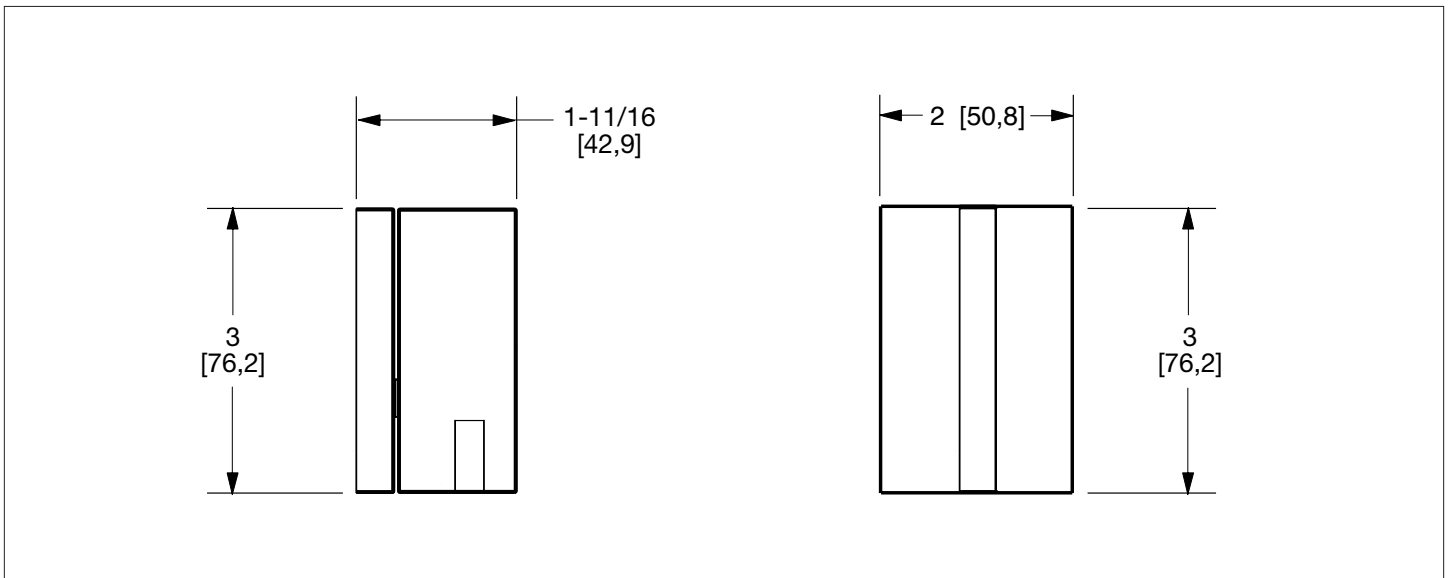

The measurements shown are for reference only. Products and specifications shown are subject to change without notice.

Rev A