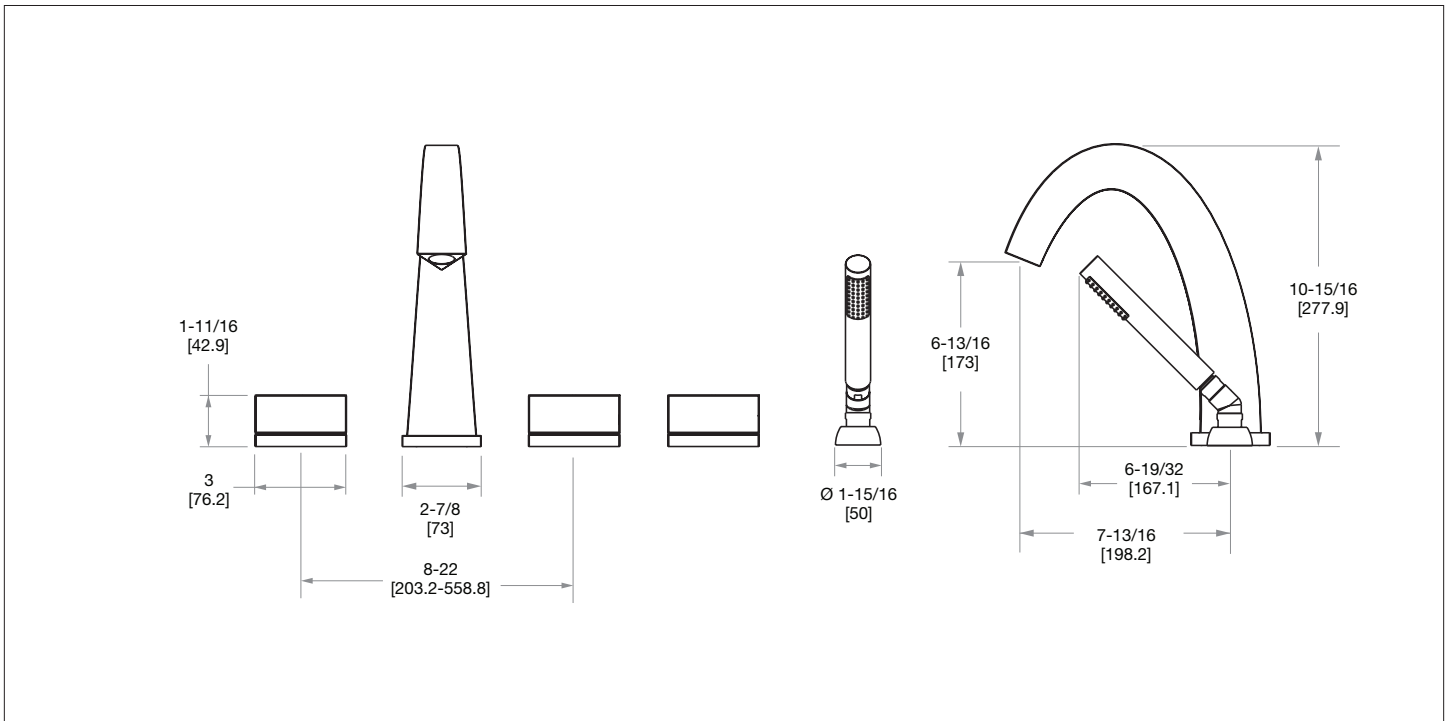

The measurements shown are for reference only. Products and specifications shown are subject to change without notice.

Rev A