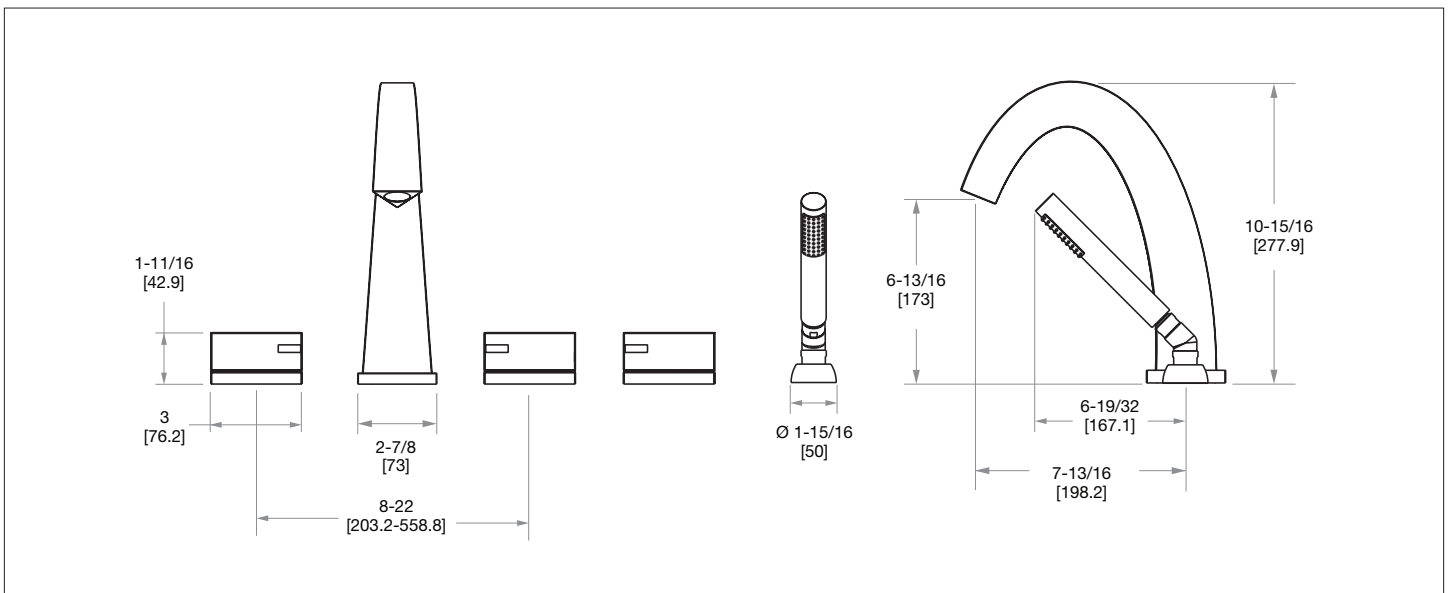

SHERLE WAGNER INTERNATIONAL

ARCO WITH STONE INSERT AQUEDUCT LEVER DECK MOUNT TUB SHOWER SET 001DTS308-XXXX-XX

PRODUCT FEATURES

- o Available in all Sherle Wagner International finishes
- o Solid brass/bronze construction
- o Full flow
- o Includes (2) 1/2" washerless 1/4 turn ceramic valves
- o Includes (3) 72" braided hose 1/2" FNPT to 3/4" FNPT for diverter
- o Includes deckmount handshower
- o 1.8 gpm (6.8 L/min) handshower flowrate
- o Includes (1) 72" spiral handshower hose with vacuum break
- o Leader hose not included
- o Refer to stone chart for standard stone insert, contact sales associate for custom stone options
- o Optional: (2) 3/4" valves for increased flow, contact sales associate for details

The measurements shown are for reference only. Products and specifications shown are subject to change without notice.

Rev A