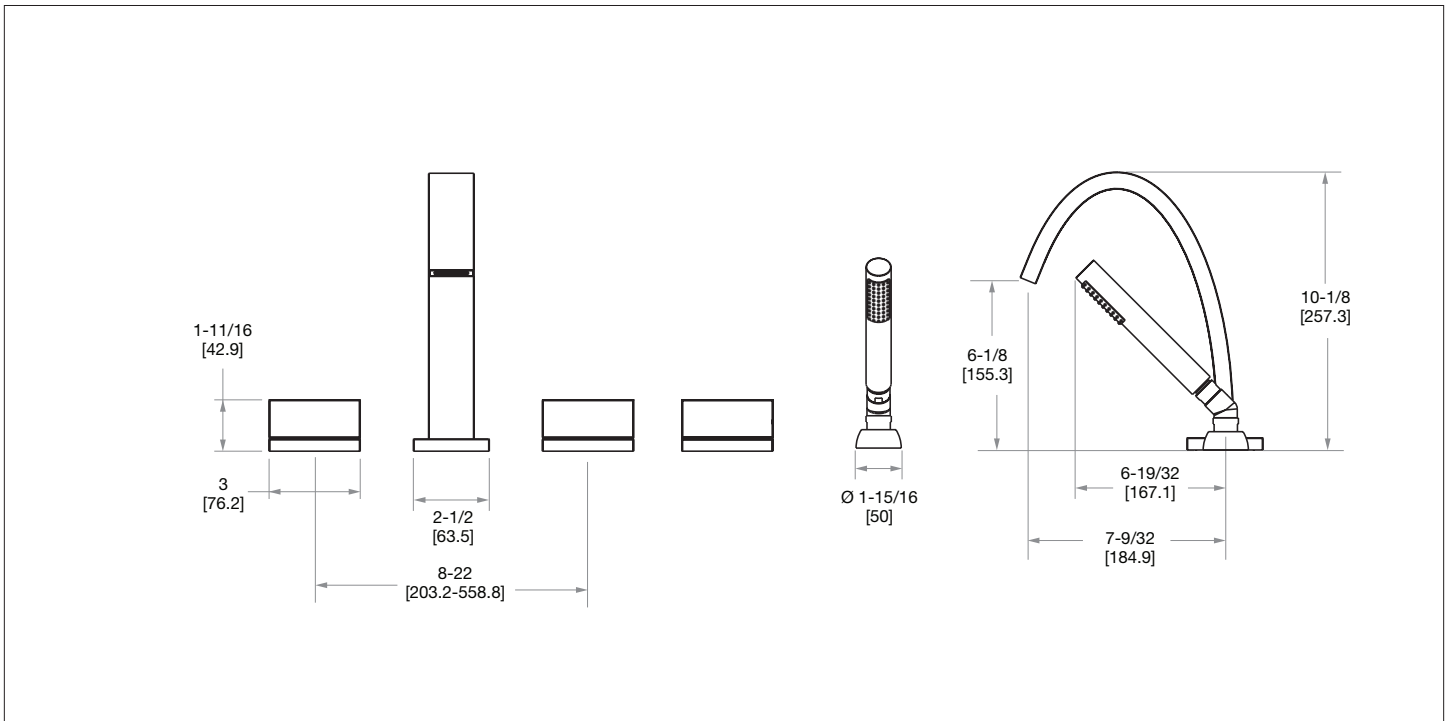

The measurements shown are for reference only. Products and specifications shown are subject to change without notice.

Rev A