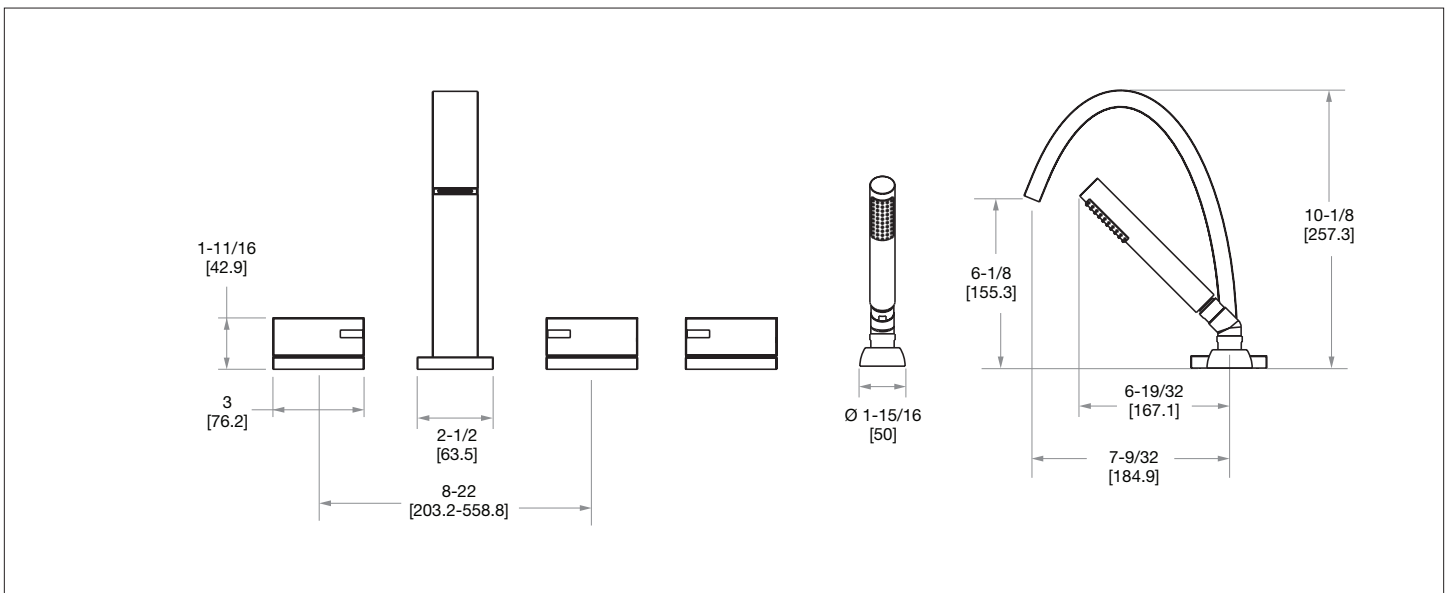

The measurements shown are for reference only. Products and specifications shown are subject to change without notice.

Rev A