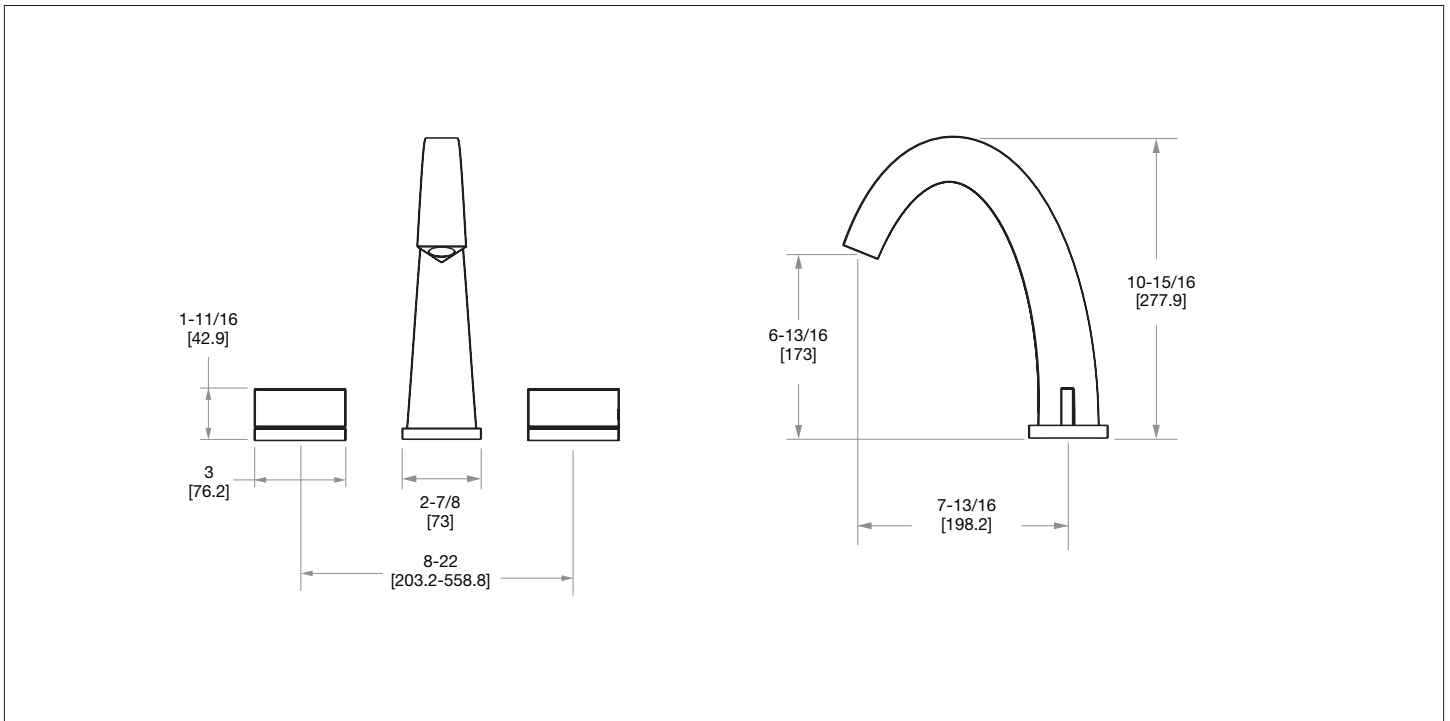

SHERLE WAGNER INTERNATIONAL

ARCO WITH AQUEDUCT LEVER DECK MOUNT TUB SET 001DKT308-XX

PRODUCT FEATURES

- o Available in all Sherle Wagner International finishes
- o Solid brass/bronze construction
- o Full flow
- o Includes (2) 1/2" washerless 1/4 turn ceramic valves
- o Includes (2) 7/2" braided hose 1/2" FNPT to 3/4" FNPT for diverter
- o Optional: (2) 3/4" valves for increased flow, contact sales associate for details

The measurements shown are for reference only. Products and specifications shown are subject to change without notice.

Rev A