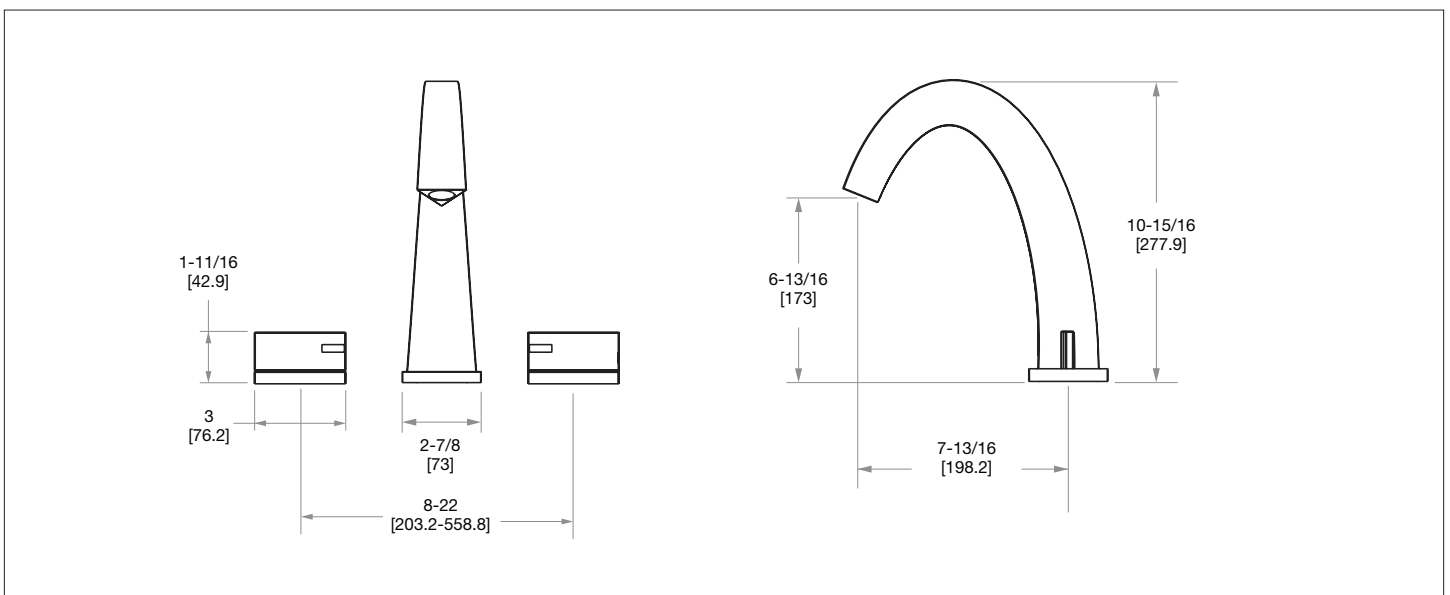

The measurements shown are for reference only. Products and specifications shown are subject to change without notice.

Rev A