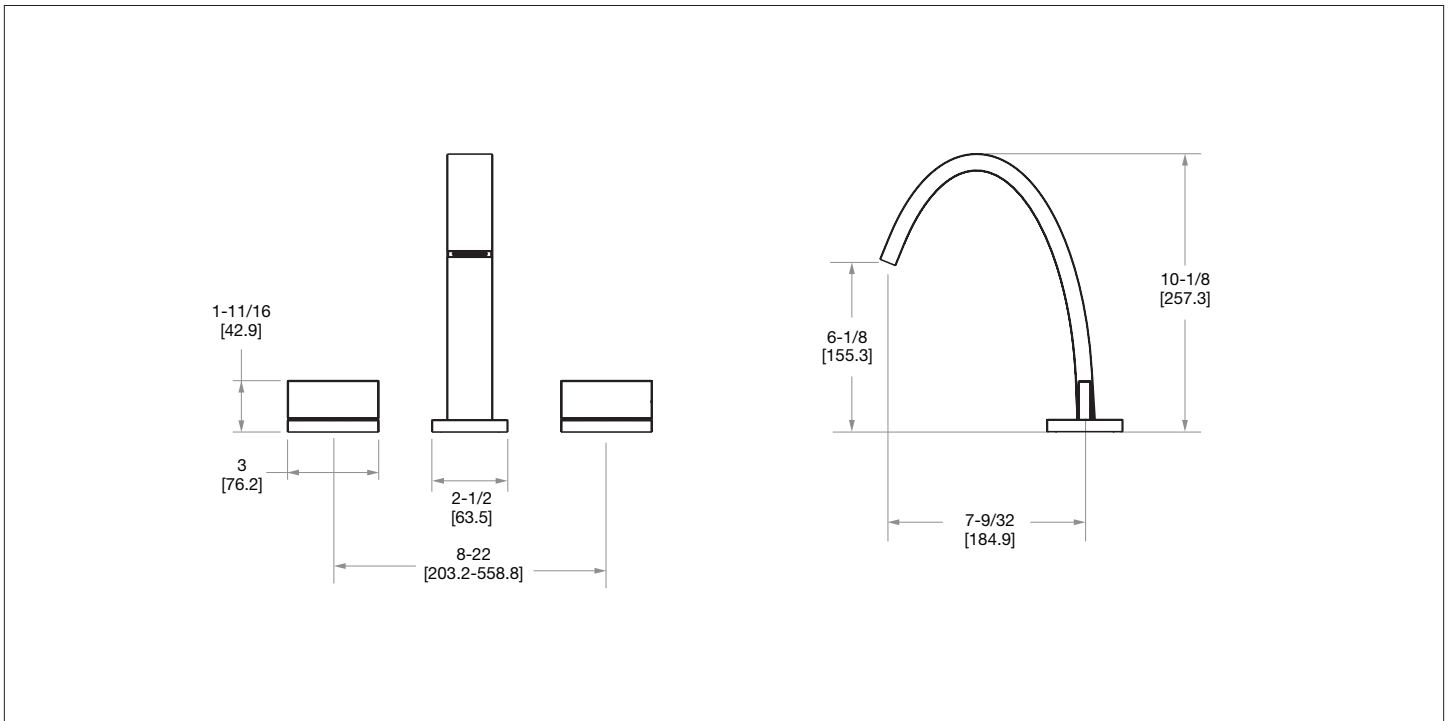

SHERLE WAGNER INTERNATIONAL

AQUEDUCT WITH AQUEDUCT LEVER DECK MOUNT TUB SET 001DKT302-XX

PRODUCT FEATURES

- o Available in all Sherle Wagner International finishes
- o Solid brass/bronze construction
- o Full flow
- o Includes (2) 1/2" washerless 1/4 turn ceramic valves
- o Includes (2) 72" braided hose 1/2" FNPT to 3/4" FNPT for diverter
- o Optional: (2) 3/4" valves for increased flow, contact sales associate for details

The measurements shown are for reference only. Products and specifications shown are subject to change without notice.

Rev A