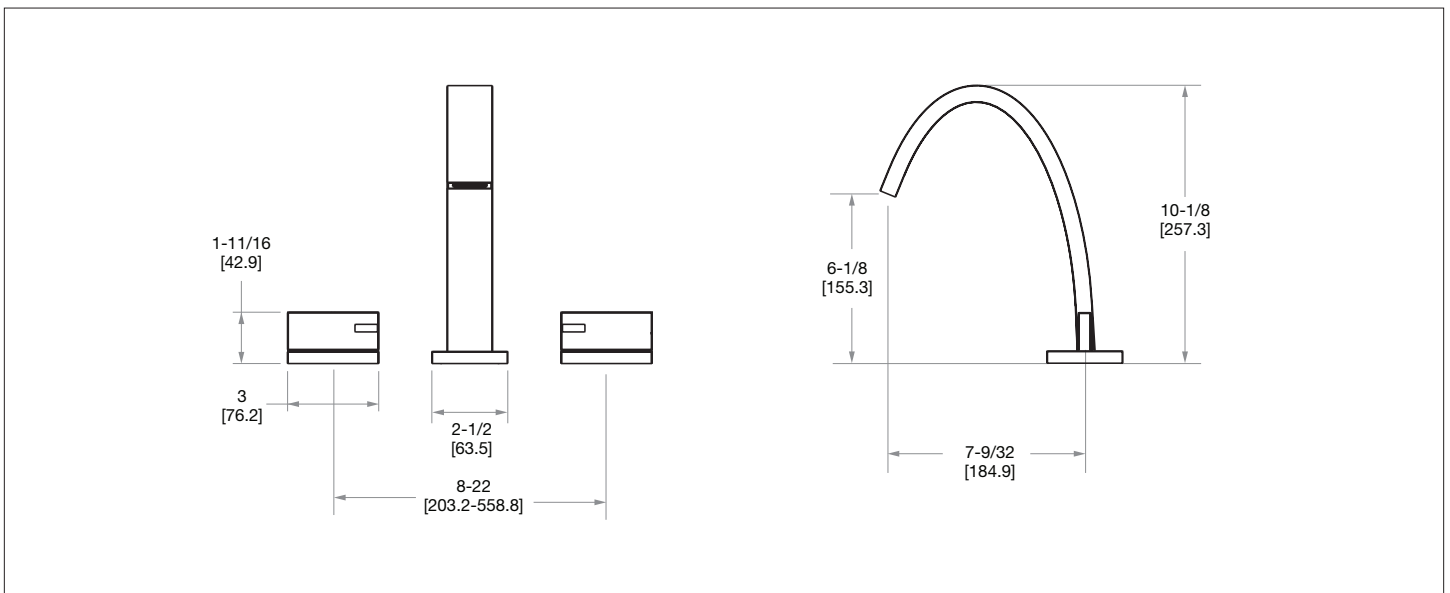

SHERLE WAGNER INTERNATIONAL

AQUEDUCT WITH STONE INSERT AQUEDUCT LEVER DECK MOUNT TUB SET 001DKT302-XXXX-XX

PRODUCT FEATURES

- o Available in all Sherle Wagner International finishes
- o Solid brass/bronze construction
- o Full flow
- o Includes (2) 1/2" washerless 1/4 turn ceramic valves
- o Includes (2) 72" braided hose 1/2" FNPT to 3/4" FNPT for diverter
- o Refer to stone chart for standard stone insert, contact sales associate for custom stone options
- o Optional: (2) 3/4" valves for increased flow, contact sales associate for details

The measurements shown are for reference only. Products and specifications shown are subject to change without notice.

Rev A