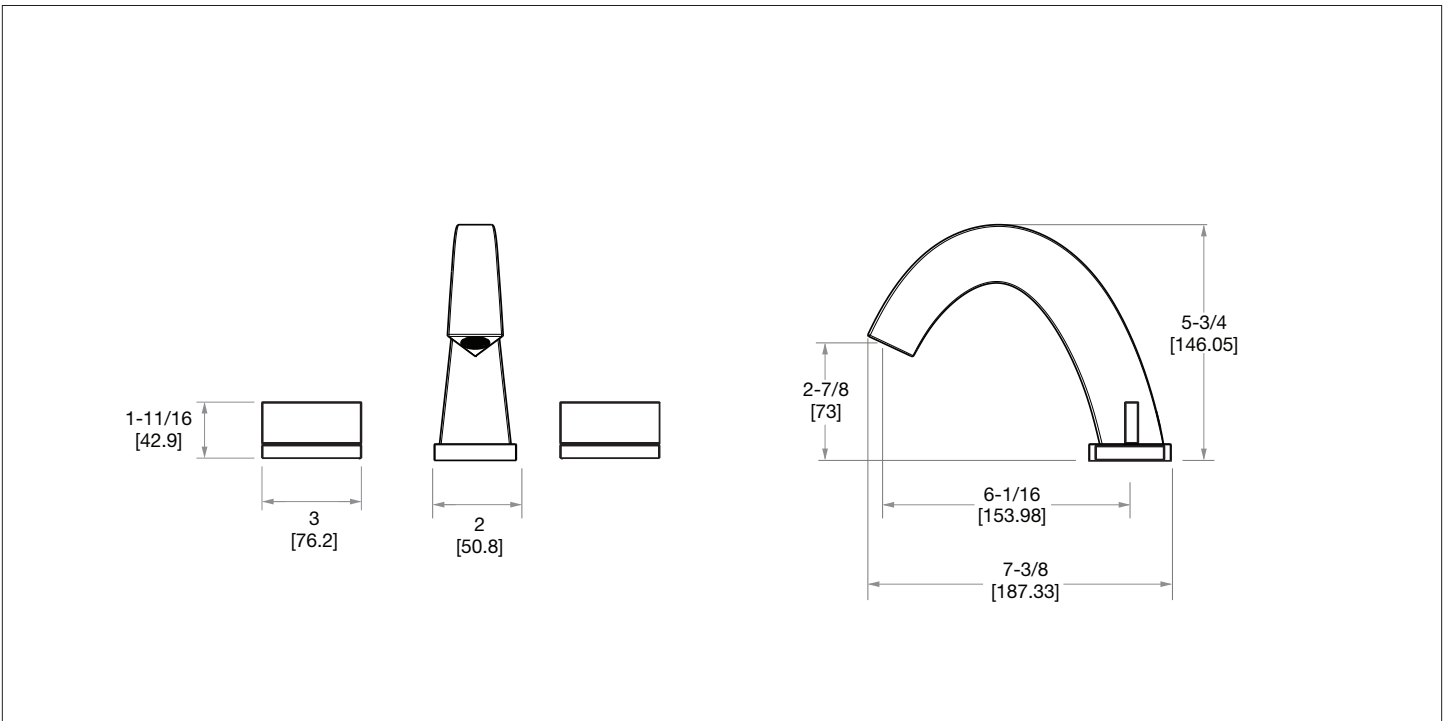

SHERLE WAGNER INTERNATIONAL

SHORT ARCO WITH AQUEDUCT LEVER FAUCET SET 008BSN108-S-XX

PRODUCT FEATURES

- o Available in all Sherle Wagner International finishes
- o Solid brass/bronze construction
- o 1.0 gpm (3.8 L/min) flow rate
- o Includes (2) 1/2" washerless 1/4 turn ceramic valves
- o Includes (2) flexible hoses 1/2" FIP x 1/2" FIP x 12" length
- o Includes gaskets and tee fitting
- o Standard push pop-up waste assembly
- o Recommended 12" spread. Can be installed 8"-16"

The measurements shown are for reference only. Products and specifications shown are subject to change without notice.

Rev A