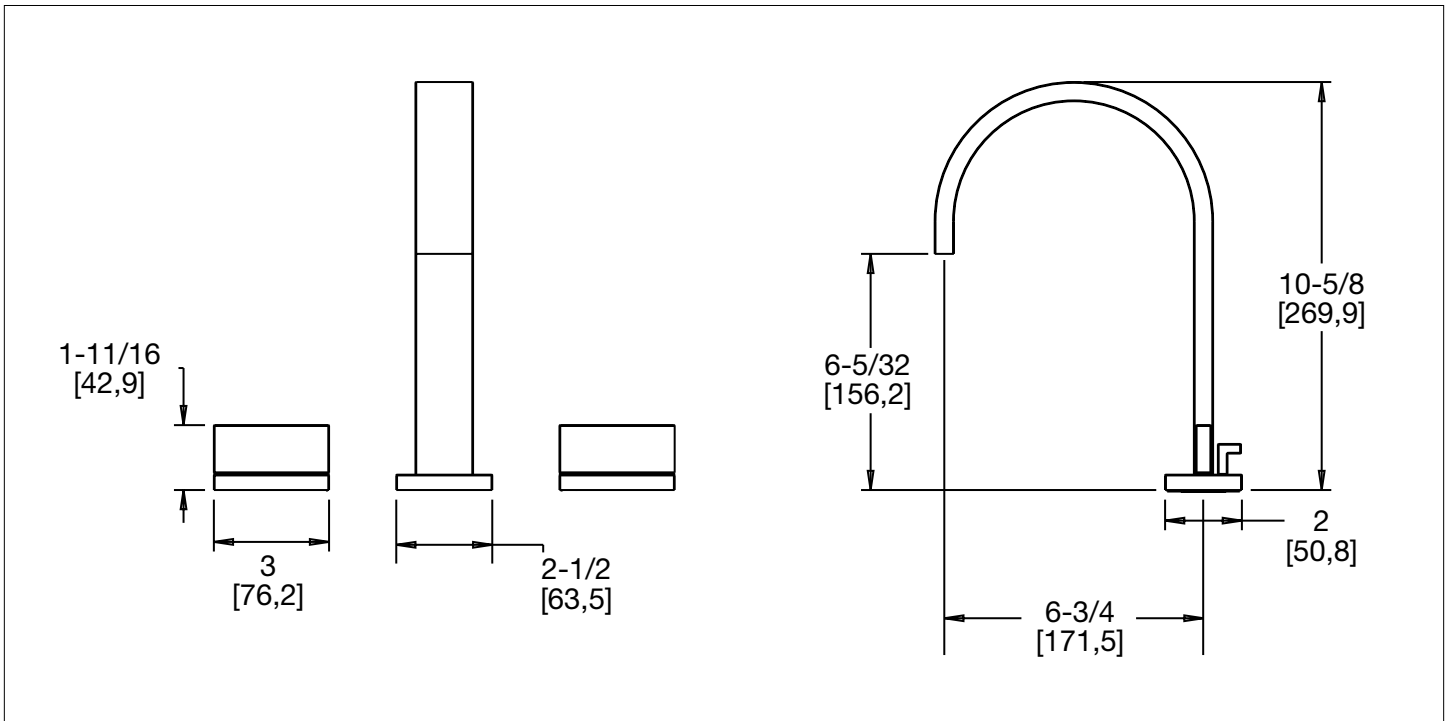

The measurements shown are for reference only. Products and specifications shown are subject to change without notice.

Rev C