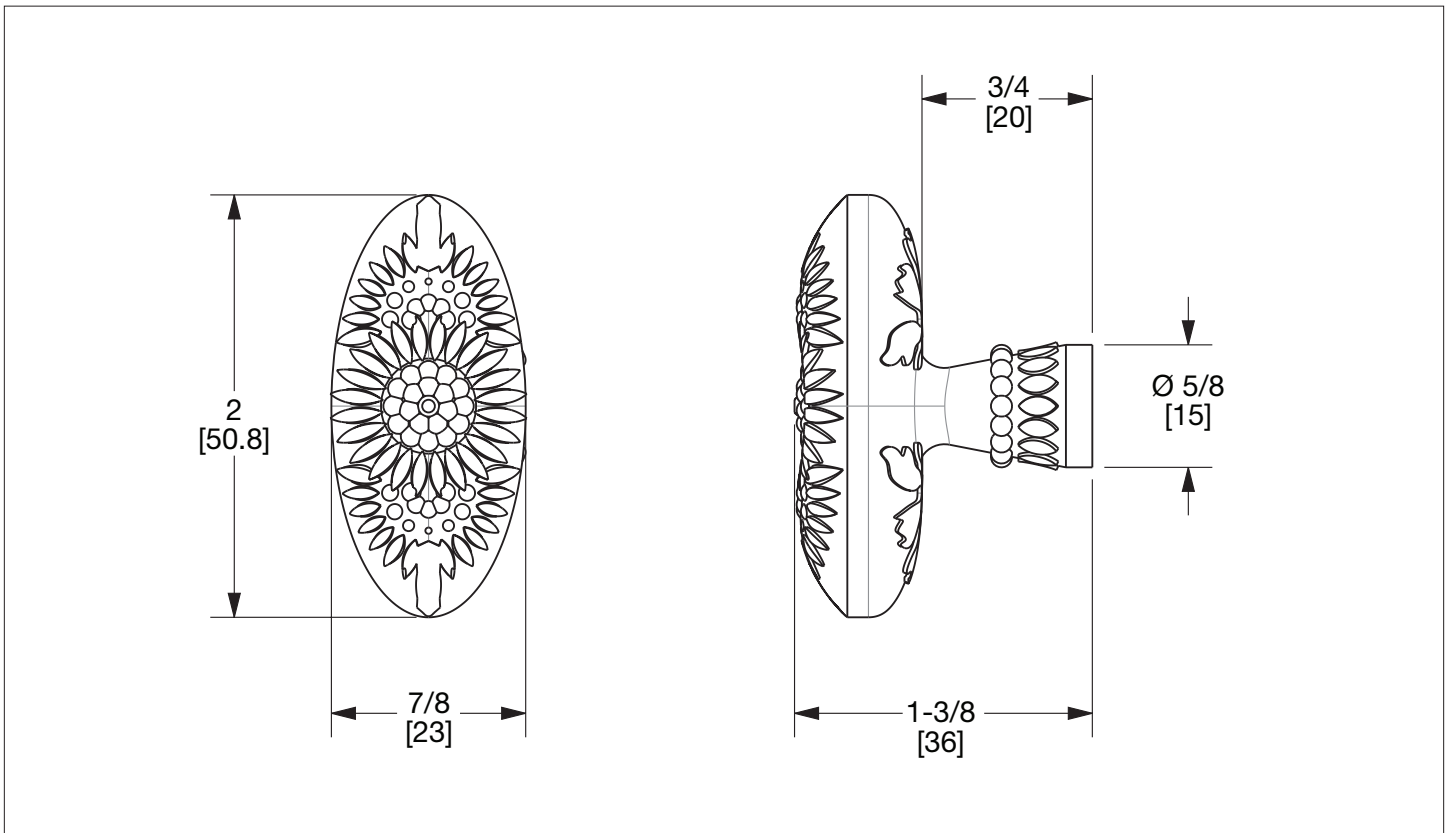

The measurements shown are for reference only. Products and specifications shown are subject to change without notice.

Rev A