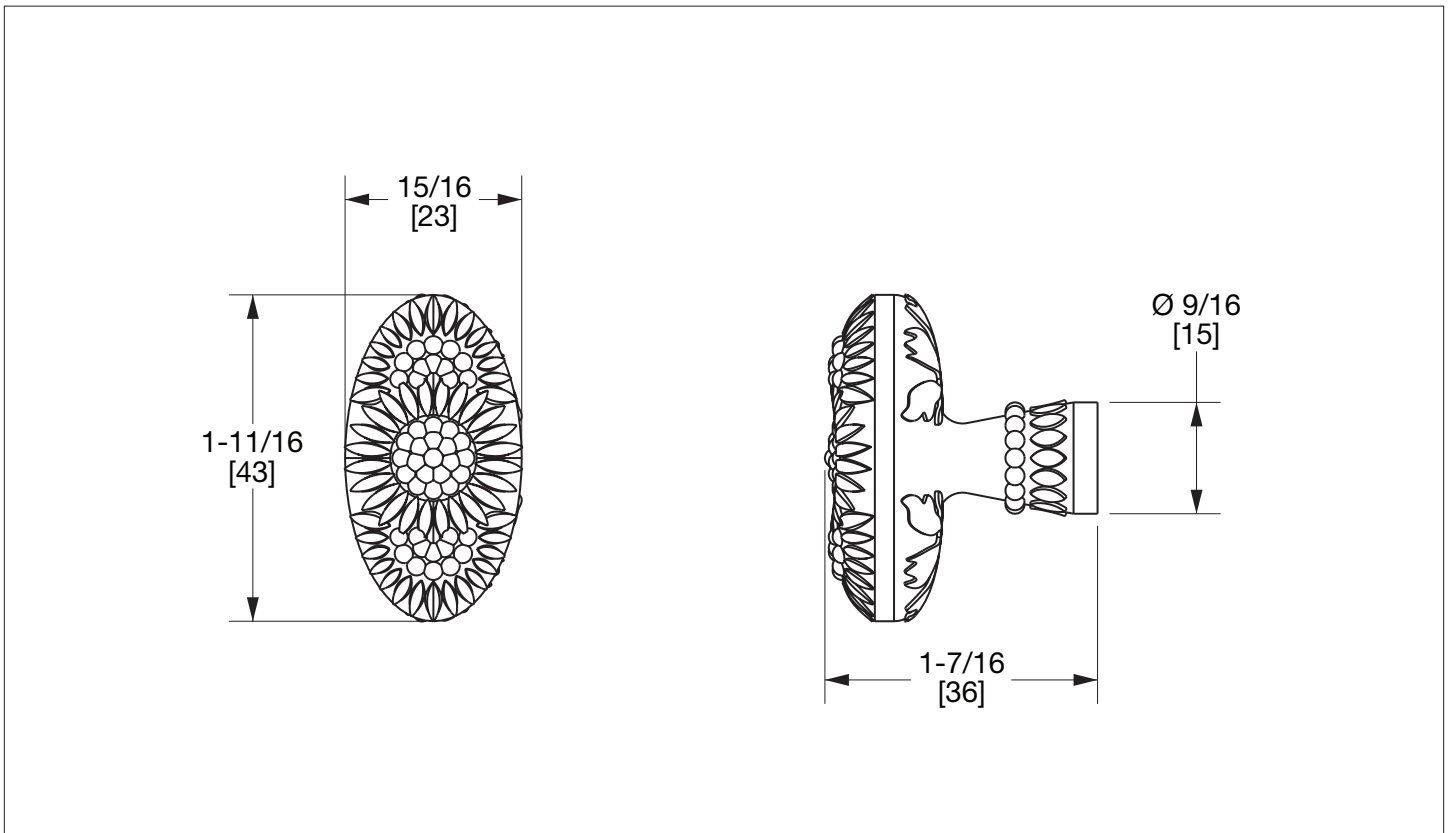

The measurements shown are for reference only. Products and specifications shown are subject to change without notice.

Rev A