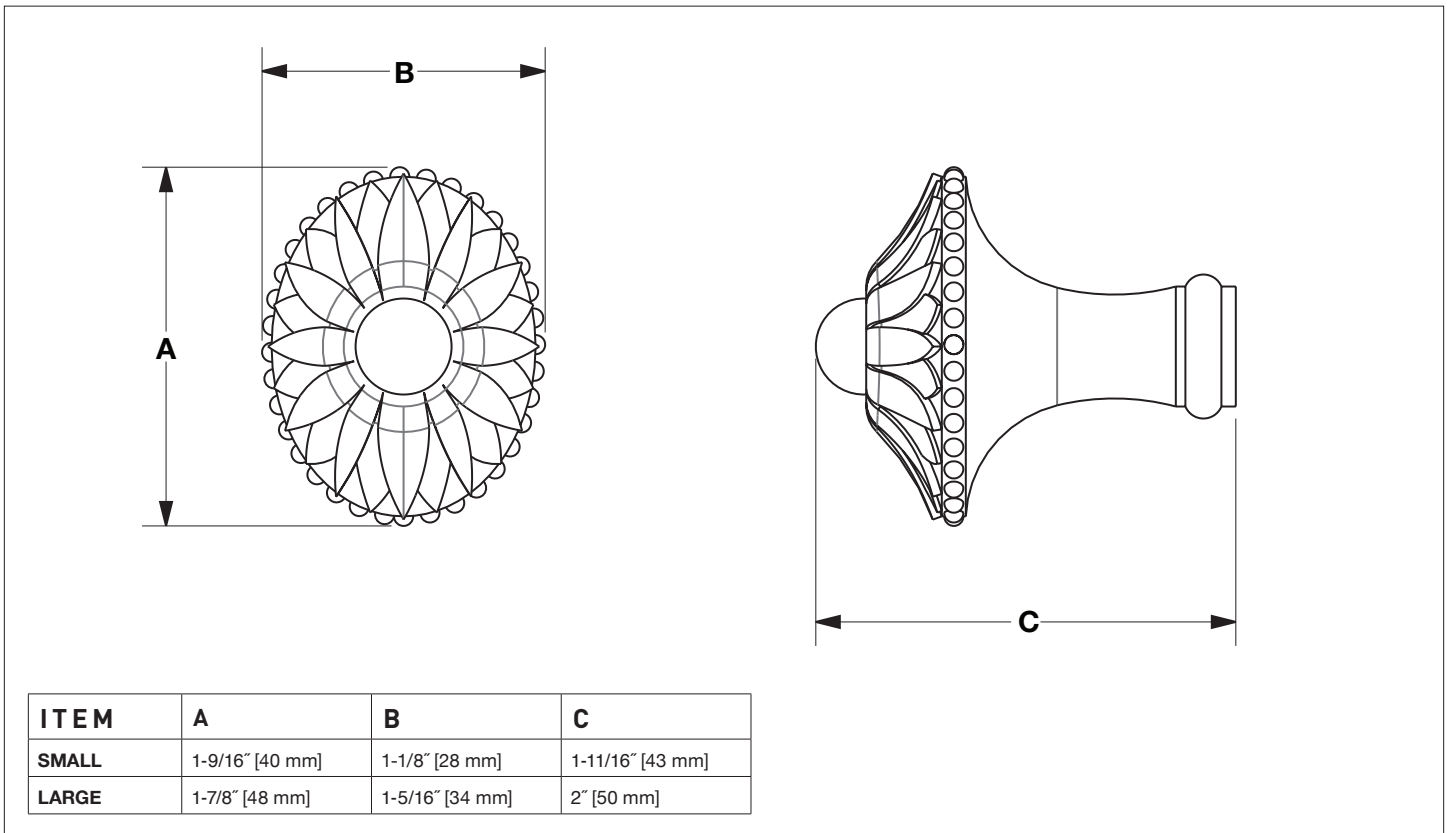

The measurements shown are for reference only. Products and specifications shown are subject to change without notice.

Rev A