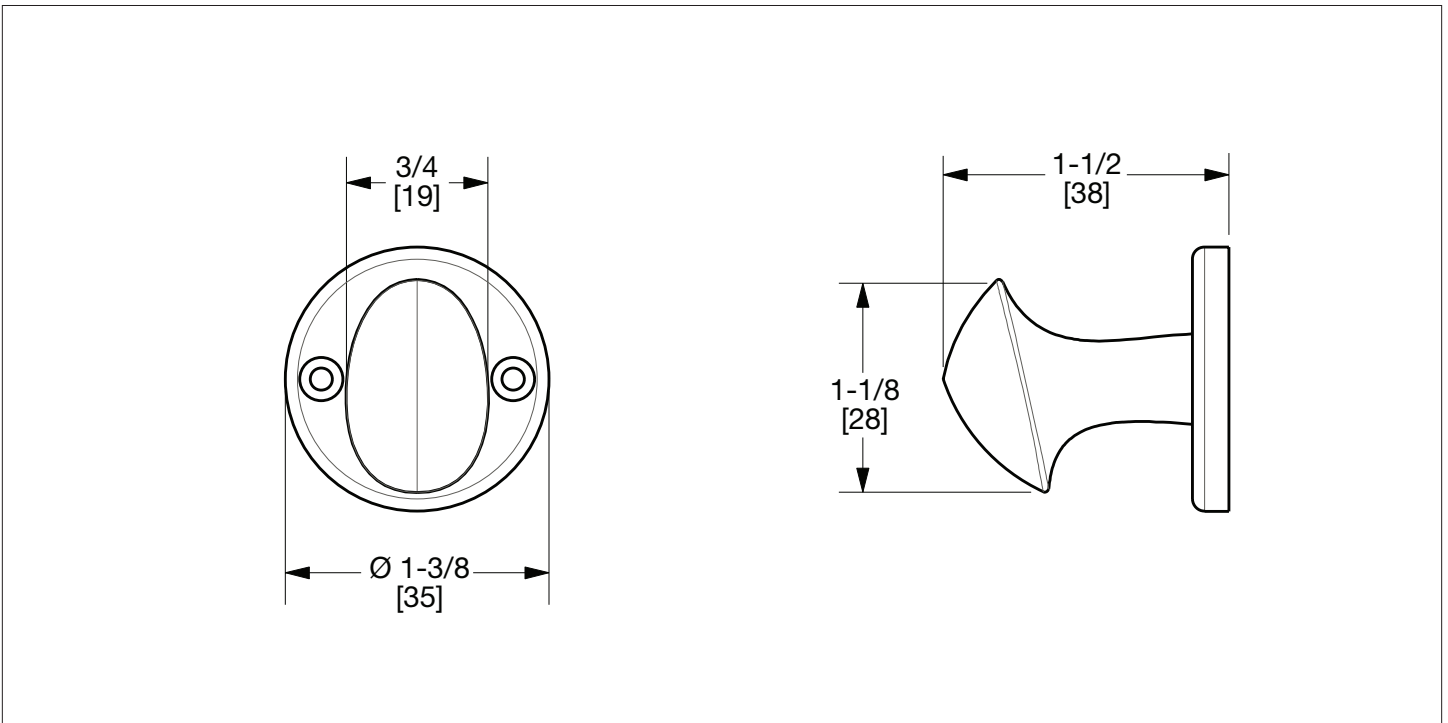

The measurements shown are for reference only. Products and specifications shown are subject to change without notice.

Rev A