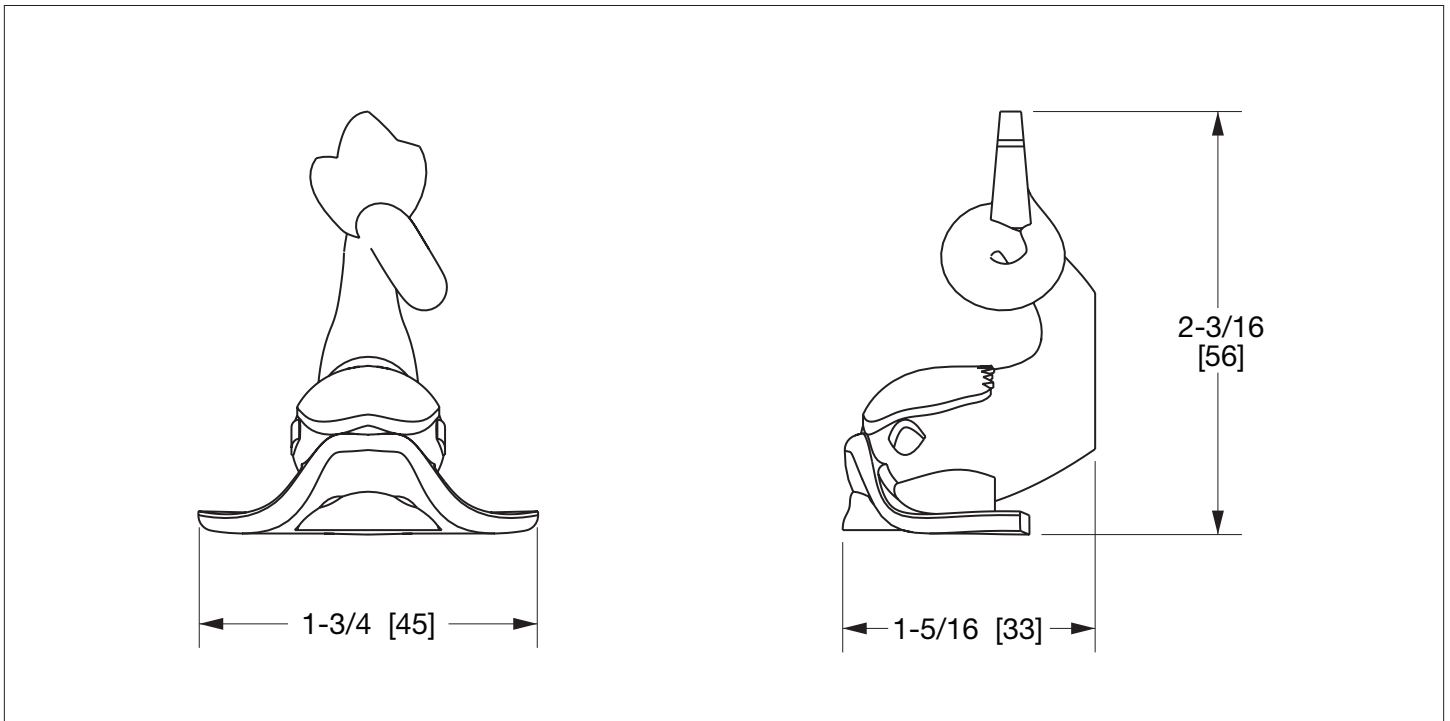

The measurements shown are for reference only. Products and specifications shown are subject to change without notice.

Rev A