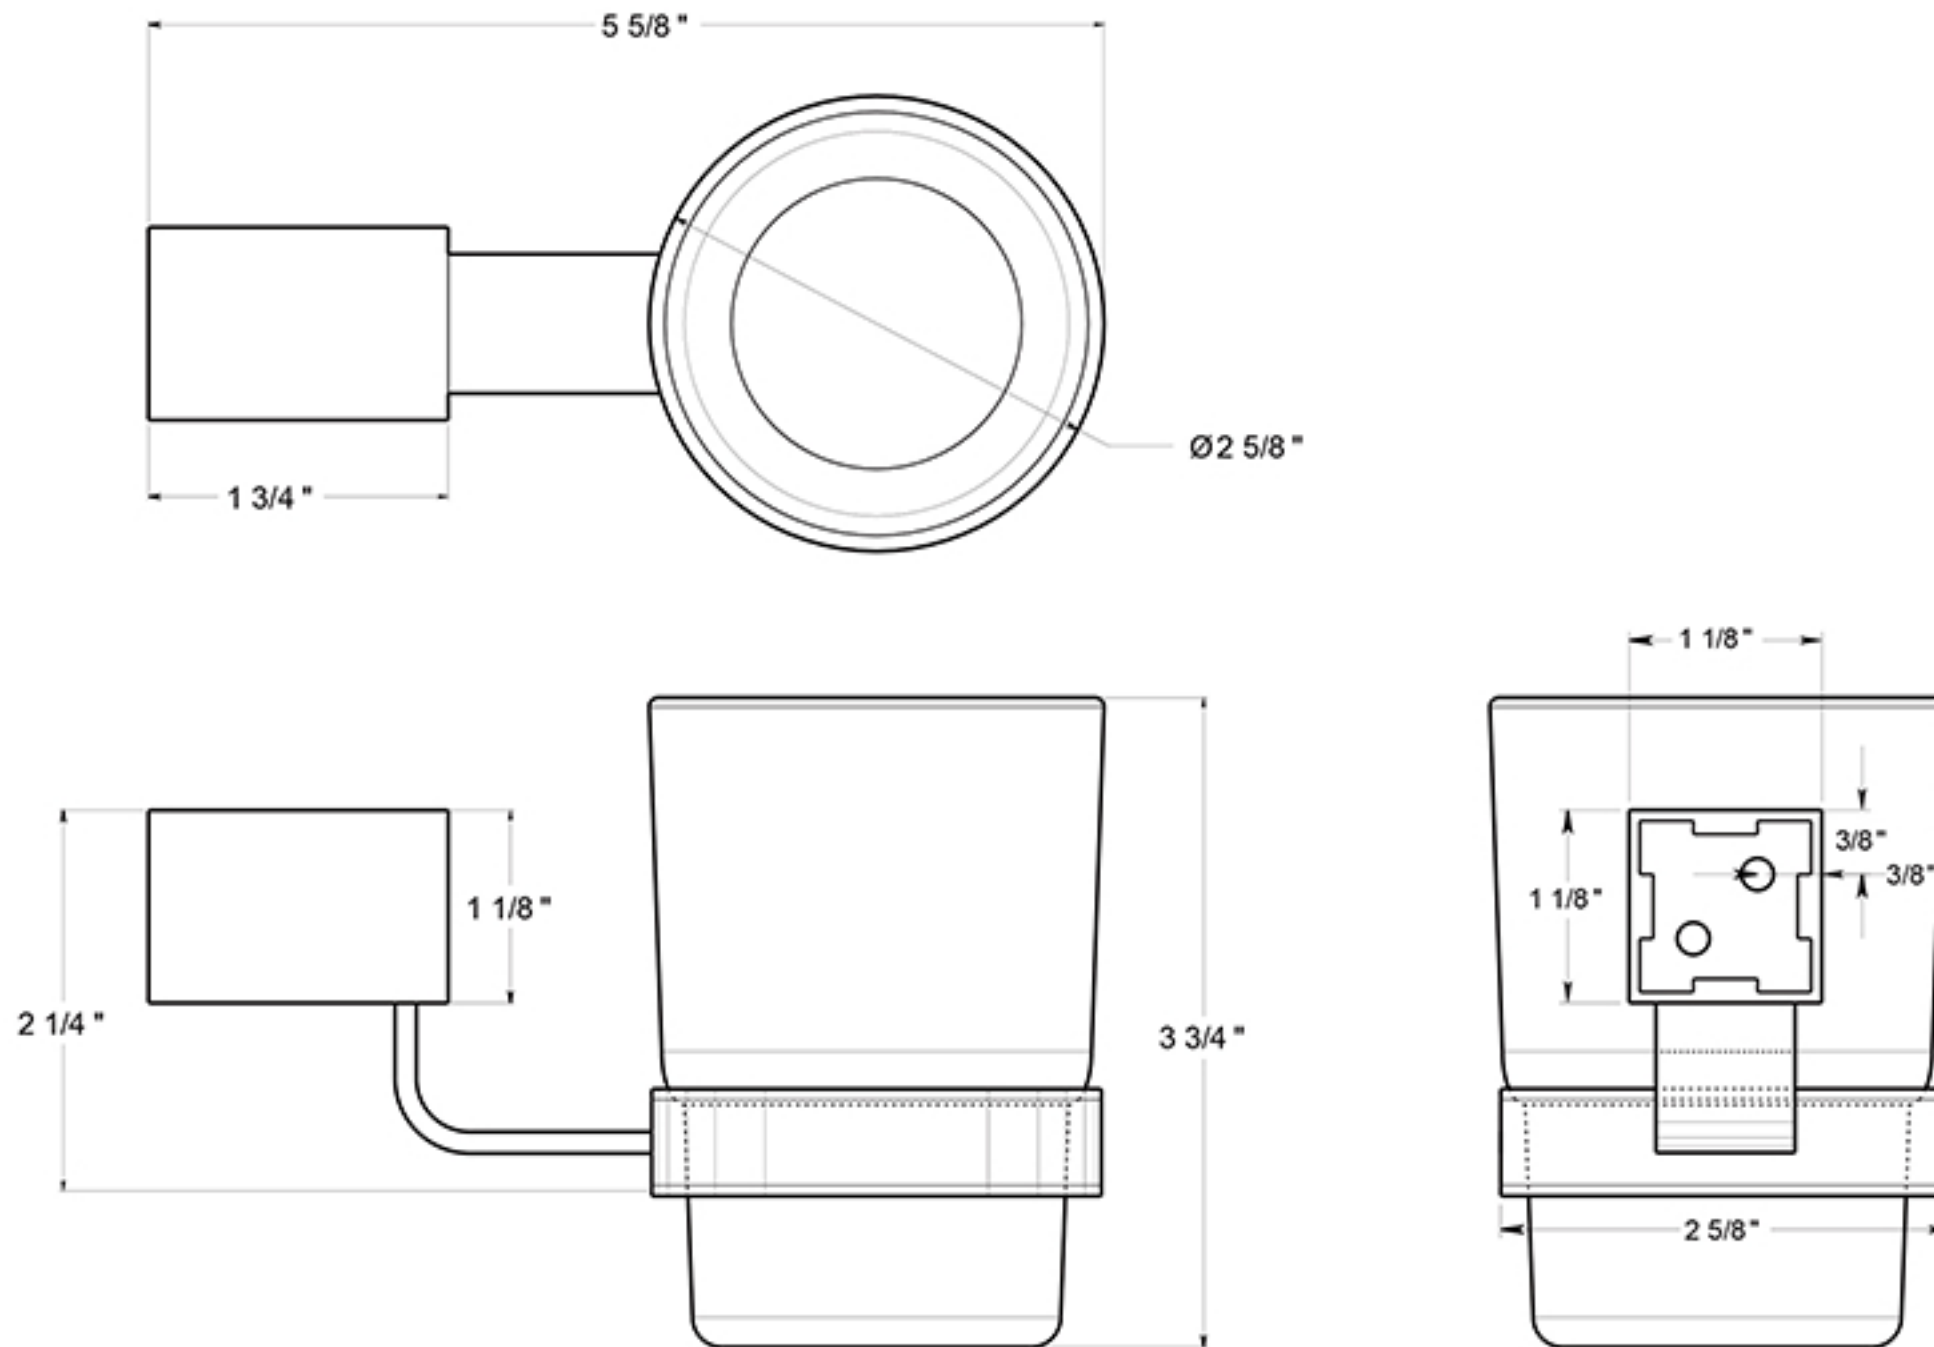

ZA2014

TOOTH BRUSH HOLDER WITH GLASS / ZINC - ALUMINUM

DRAWING NOT TO SCALE

NOTE: Deltana reserves the right to constantly improve its products and is not responsible for differences between the product in-hand and the specifications contained in this drawing. We do not recommend to pre-drill holes or pre-cut woods or metals based on the drawing information if the veracity of the specifications has not been proven by the live product.