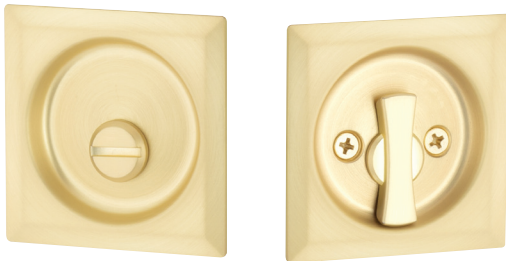

# EXPRESSIONS™ SERIES

Style **Square Tubular Pocket Door Lock**

Finishes Polished Brass (US3)  
Satin Brass (US4)  
Oil Rubbed Bronze (US10B)  
Satin Nickel (US15)  
Flat Black (US19)  
Polished Chrome (US26)

Door Specs 2-1/8" Face Bore, 1" Edge Bore  
1" x 2-1/4" Radius Corner

Latch 2-3/8" Latch

Door Thickness 1-3/8" to 1-3/4"

Handing Universal handing

Description	Function	Polished Brass	Satin Brass	Oil Rubbed Bronze	Satin Nickel	Flat Black	Polished Chrome
Tubular Pocket Door Lock, Square	Privacy	YTPDSQU63.US3	YTPDSQU63.US4	YTPDSQU63.US10B	YTPDSQU63.US15	YTPDSQU63.US19	YTPDSQU63.US26