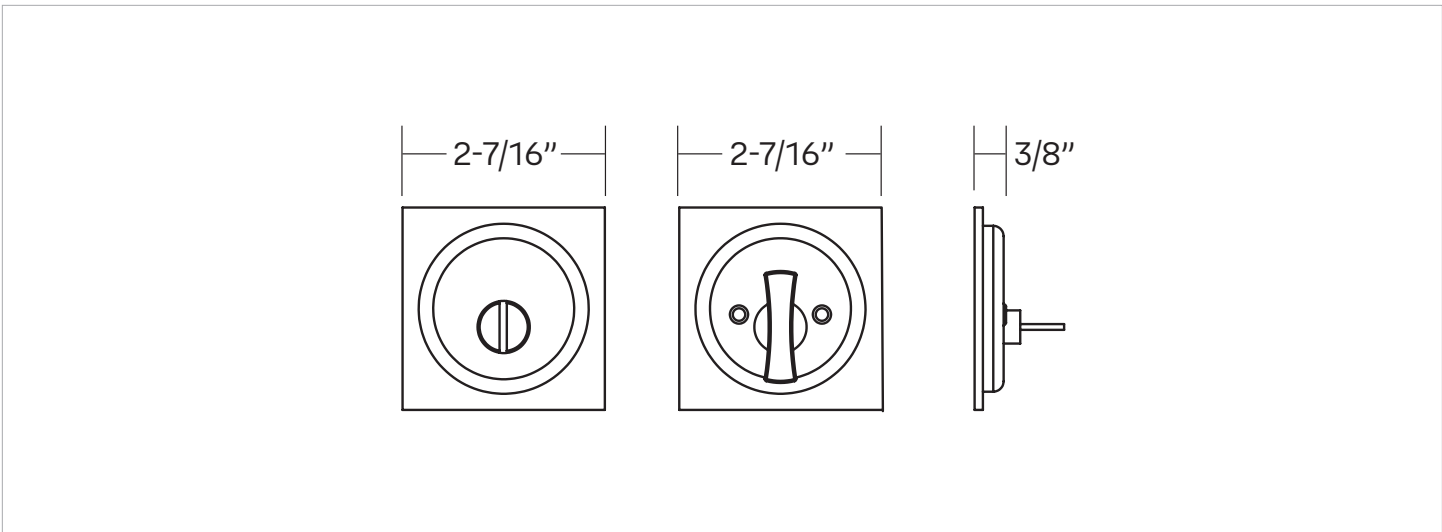

# EXPRESSIONS™ SERIES

Style **Square Tubular Pocket Door Lock**

Finishes Polished Brass (US3)  
Satin Brass (US4)  
Oil Rubbed Bronze (US10B)  
Satin Nickel (US15)  
Flat Black (US19)  
Polished Chrome (US26)

Door Specs 2-1/8" Face Bore, 1" Edge Bore  
1" x 2-1/4" Radius Corner

Latch 2-3/8" Latch

Door Thickness 1-3/8" to 1-3/4"

Handing Universal handing

Description	Function	Polished Brass	Satin Brass	Oil Rubbed Bronze	Satin Nickel	Flat Black	Polished Chrome
Tubular Pocket Door Lock, Square	Privacy	YTPDSQU63.US3	YTPDSQU63.US4	YTPDSQU63.US10B	YTPDSQU63.US15	YTPDSQU63.US19	YTPDSQU63.US26