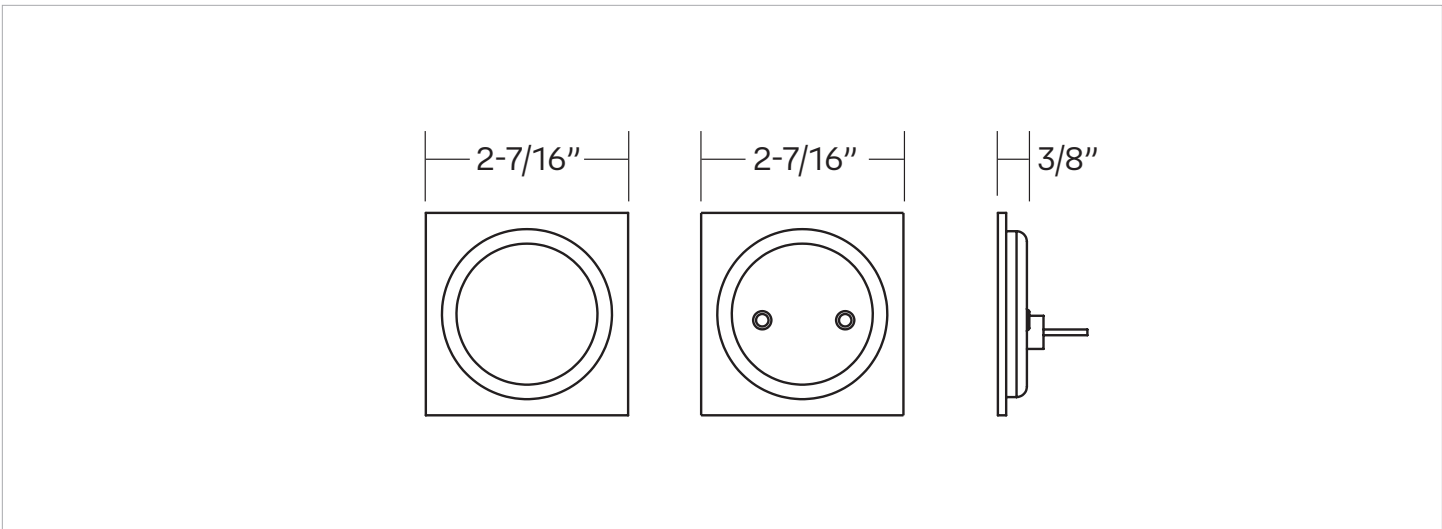

EXPRESSIONS™ SERIES

Style **Square**
Tubular Pocket Door Lock

Finishes
 Polished Brass (US3)
 Satin Brass (US4)
 Oil Rubbed Bronze (US10B)
 Satin Nickel (US15)
 Flat Black (US19)
 Polished Chrome (US26)

| | |
|----------------|---|
| Door Specs | 2-1/8" Face Bore, 1" Edge Bore 1" x 2-1/4" Radius Corner |
| Latch | 2-3/8" Latch |
| Door Thickness | 1-3/8" to 1-3/4" |
| Handing | Universal handing |

| Description | Function | Polished Brass | Satin Brass | Oil Rubbed Bronze | Satin Nickel | Flat Black | Polished Chrome |
|----------------------------------|----------|----------------|---------------|-------------------|----------------|----------------|-----------------|
| Tubular Pocket Door Lock, Square | Passage | YTPDSQU62.US3 | YTPDSQU62.US4 | YTPDSQU62.US10B | YTPDSQU62.US15 | YTPDSQU62.US19 | YTPDSQU62.US26 |