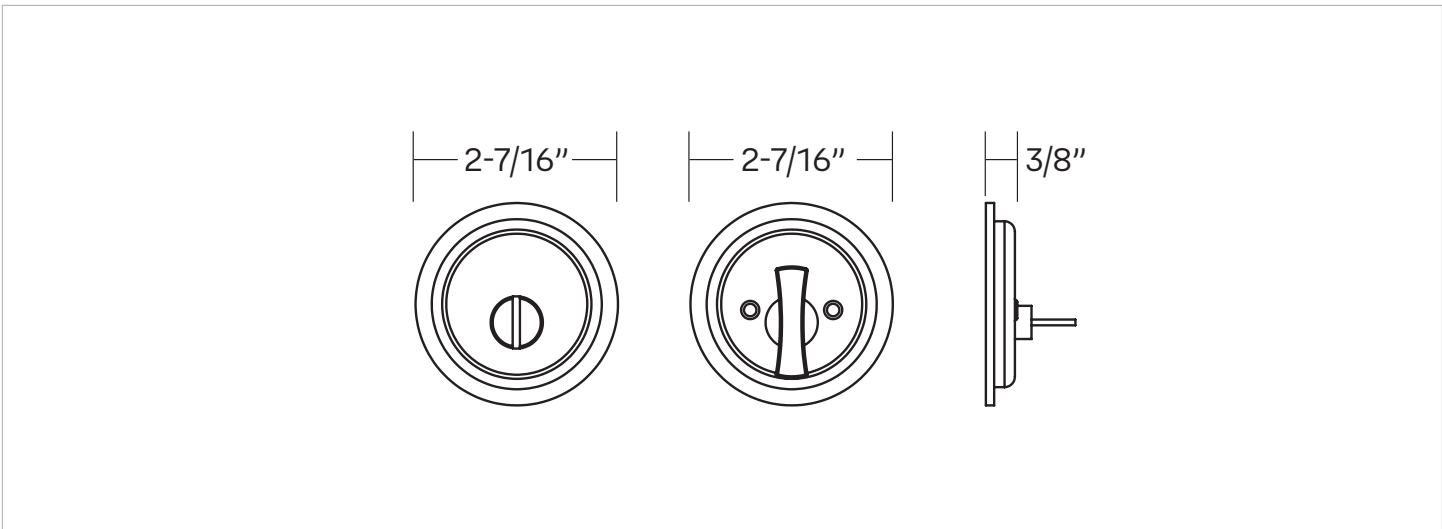

EXPRESSIONS™ SERIES

Style **Round**
Tubular Pocket Door Lock

Finishes
 Polished Brass (US3)
 Satin Brass (US4)
 Oil Rubbed Bronze (US10B)
 Satin Nickel (US15)
 Flat Black (US19)
 Polished Chrome (US26)

Door Specs 2-1/8" Face Bore, 1" Edge Bore
 1" x 2-1/4" Radius Corner

Latch 2-3/8" Latch

Door Thickness 1-3/8" to 1-3/4"

Handing Universal handing

Description	Function	Polished Brass	Satin Brass	Oil Rubbed Bronze	Satin Nickel	Flat Black	Polished Chrome
Tubular Pocket Door Lock, Round	Privacy	YTPDRND63.US3	YTPDRND63.US4	YTPDRND63.US10B	YTPDRND63.US15	YTPDRND63.US19	YTPDRND63.US26