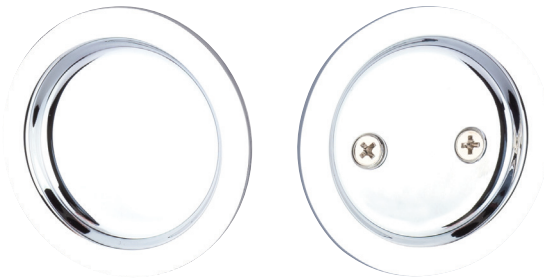

EXPRESSIONS™ SERIES

Style **Round**
Tubular Pocket Door Lock

Finishes
 Polished Brass (US3)
 Satin Brass (US4)
 Oil Rubbed Bronze (US10B)
 Satin Nickel (US15)
 Flat Black (US19)
 Polished Chrome (US26)

Door Specs	2-1/8" Face Bore, 1" Edge Bore 1" x 2-1/4" Radius Corner
Latch	2-3/8" Latch
Door Thickness	1-3/8" to 1-3/4"
Handing	Universal handing

Description	Function	Polished Brass	Satin Brass	Oil Rubbed Bronze	Satin Nickel	Flat Black	Polished Chrome
Tubular Pocket Door Lock, Round	Passage	YTPDRND62.US3	YTPDRND62.US4	YTPDRND62.US10B	YTPDRND62.US15	YTPDRND62.US19	YTPDRND62.US26