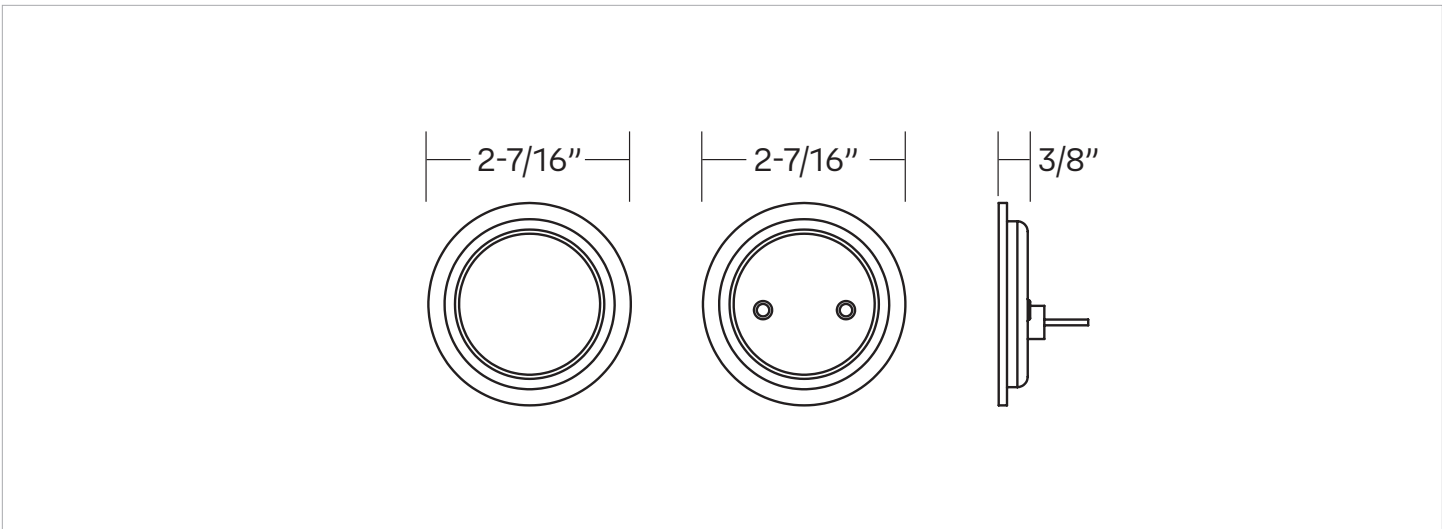

EXPRESSIONS™ SERIES

Style **Round**
Tubular Pocket Door Lock

Finishes
 Polished Brass (US3)
 Satin Brass (US4)
 Oil Rubbed Bronze (US10B)
 Satin Nickel (US15)
 Flat Black (US19)
 Polished Chrome (US26)

Door Specs	2-1/8" Face Bore, 1" Edge Bore 1" x 2-1/4" Radius Corner
Latch	2-3/8" Latch
Door Thickness	1-3/8" to 1-3/4"
Handing	Universal handing

Description	Function	Polished Brass	Satin Brass	Oil Rubbed Bronze	Satin Nickel	Flat Black	Polished Chrome
Tubular Pocket Door Lock, Round	Passage	YTPDRND62.US3	YTPDRND62.US4	YTPDRND62.US10B	YTPDRND62.US15	YTPDRND62.US19	YTPDRND62.US26