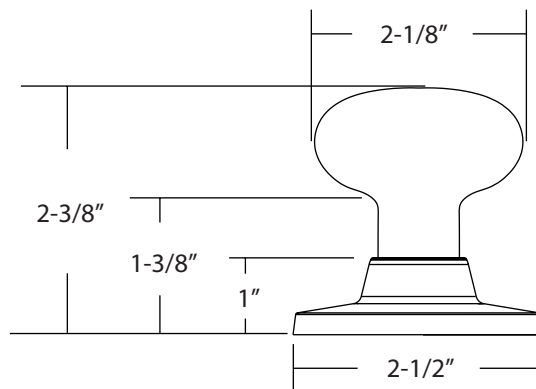

EXPRESSIONS™ SERIES

Rosette
Knob
Finishes

Owen
Walker
Oil Rubbed Bronze (US10B)
Satin Nickel (US15)
Flat Black (US19)
Polished Chrome (US26)

Door Specs 2-1/8" Face Bore, 1" Edge Bore
1" x 2-1/4" Radius Corner

Latch 2-3/8" or 2-3/4" Adjustable latch,
Radius Corner

Door Thickness 1-3/8" to 1-3/4"

Cylinder SC1
KW1 Optional
WR5 Optional

Handing Universal handing

Description

Owen Rosette with Walker Knob, Schlage Keyway
Owen Rosette with Walker Knob, Kwikset Keyway
Owen Rosette with Walker Knob, Weiser Keyway
Owen Rosette with Walker Knob
Owen Rosette with Walker Knob
Owen Rosette with Walker Knob