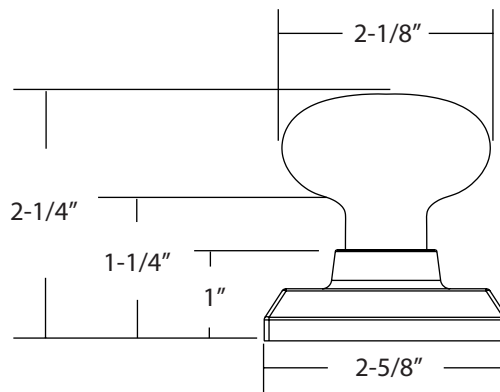

# EXPRESSIONS™ SERIES

Rosette  
Knob  
Finishes

**Ellington**  
Walker  
Oil Rubbed Bronze (US10B)  
Satin Nickel (US15)  
Flat Black (US19)  
Polished Chrome (US26)

Door Specs 2-1/8" Face Bore, 1" Edge Bore  
1" x 2-1/4" Radius Corner

Latch 2-3/8" or 2-3/4" Adjustable latch,  
Radius Corner

Door Thickness 1-3/8" to 1-3/4"

Cylinder SC1  
KW1 Optional  
WR5 Optional

Handing Universal handing