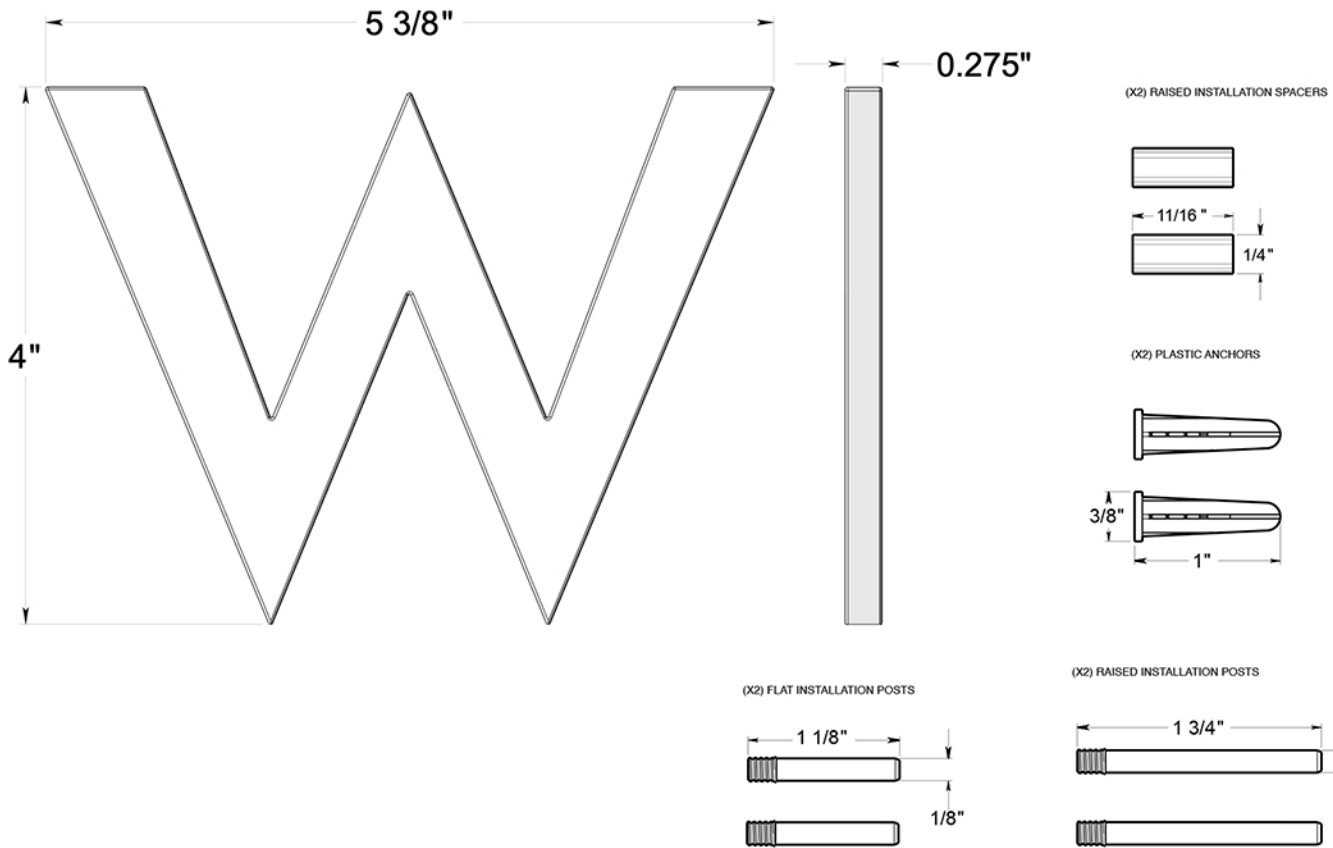

# RNB-W

4" LETTER W / B SERIES WITH RISERS / STAINLESS STEEL

DRAWING NOT TO SCALE

NOTE: Deltana reserves the right to constantly improve its products and is not responsible for differences between the product in-hand and the specifications contained in this drawing. We do not recommend to pre-drill holes or pre-cut woods or metals based on the drawing information if the veracity of the specifications has not been proven by the live product.