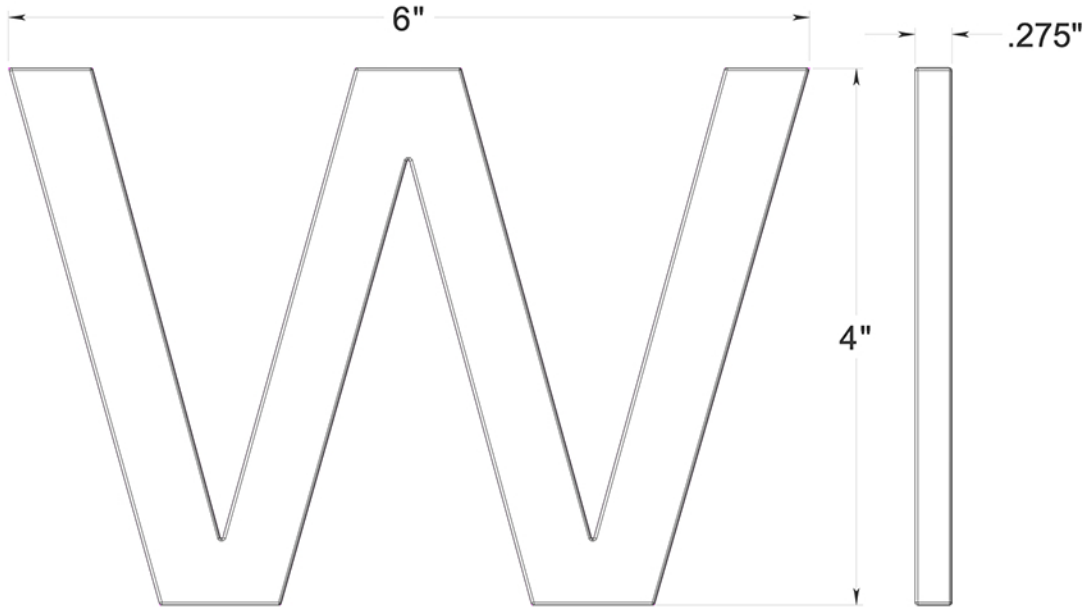

# RNE-W

4" LETTER W / E SERIES WITH RISERS / STAINLESS STEEL

(X2) RAISED INSTALLATION SPACERS

(X2) PLASTIC ANCHORS

(X2) RAISED INSTALLATION POSTS

(X2) FLAT INSTALLATION POSTS

**DRAWING NOT TO SCALE**

**NOTE:** Deltana reserves the right to constantly improve its products and is not responsible for differences between the product in-hand and the specifications contained in this drawing. We do not recommend to pre-drill holes or pre-cut woods or metals based on the drawing information if the veracity of the specifications has not been proven by the live product.