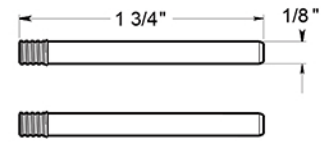

# RNE-W

4" LETTER W / E SERIES WITH RISERS / STAINLESS STEEL

(X2) RAISED INSTALLATION SPACERS

(X2) PLASTIC ANCHORS

(X2) RAISED INSTALLATION POSTS

(X2) FLAT INSTALLATION POSTS

**DRAWING NOT TO SCALE**

**NOTE:** Deltana reserves the right to constantly improve its products and is not responsible for differences between the product in-hand and the specifications contained in this drawing. We do not recommend to pre-drill holes or pre-cut woods or metals based on the drawing information if the veracity of the specifications has not been proven by the live product.