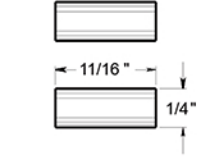

# RNE-W

4" LETTER W / E SERIES WITH RISERS / STAINLESS STEEL

(X2) RAISED INSTALLATION SPACERS

(X2) PLASTIC ANCHORS

(X2) RAISED INSTALLATION POSTS

(X2) FLAT INSTALLATION POSTS

**DRAWING NOT TO SCALE**

**NOTE:** Deltana reserves the right to constantly improve its products and is not responsible for differences between the product in-hand and the specifications contained in this drawing. We do not recommend to pre-drill holes or pre-cut woods or metals based on the drawing information if the veracity of the specifications has not been proven by the live product.