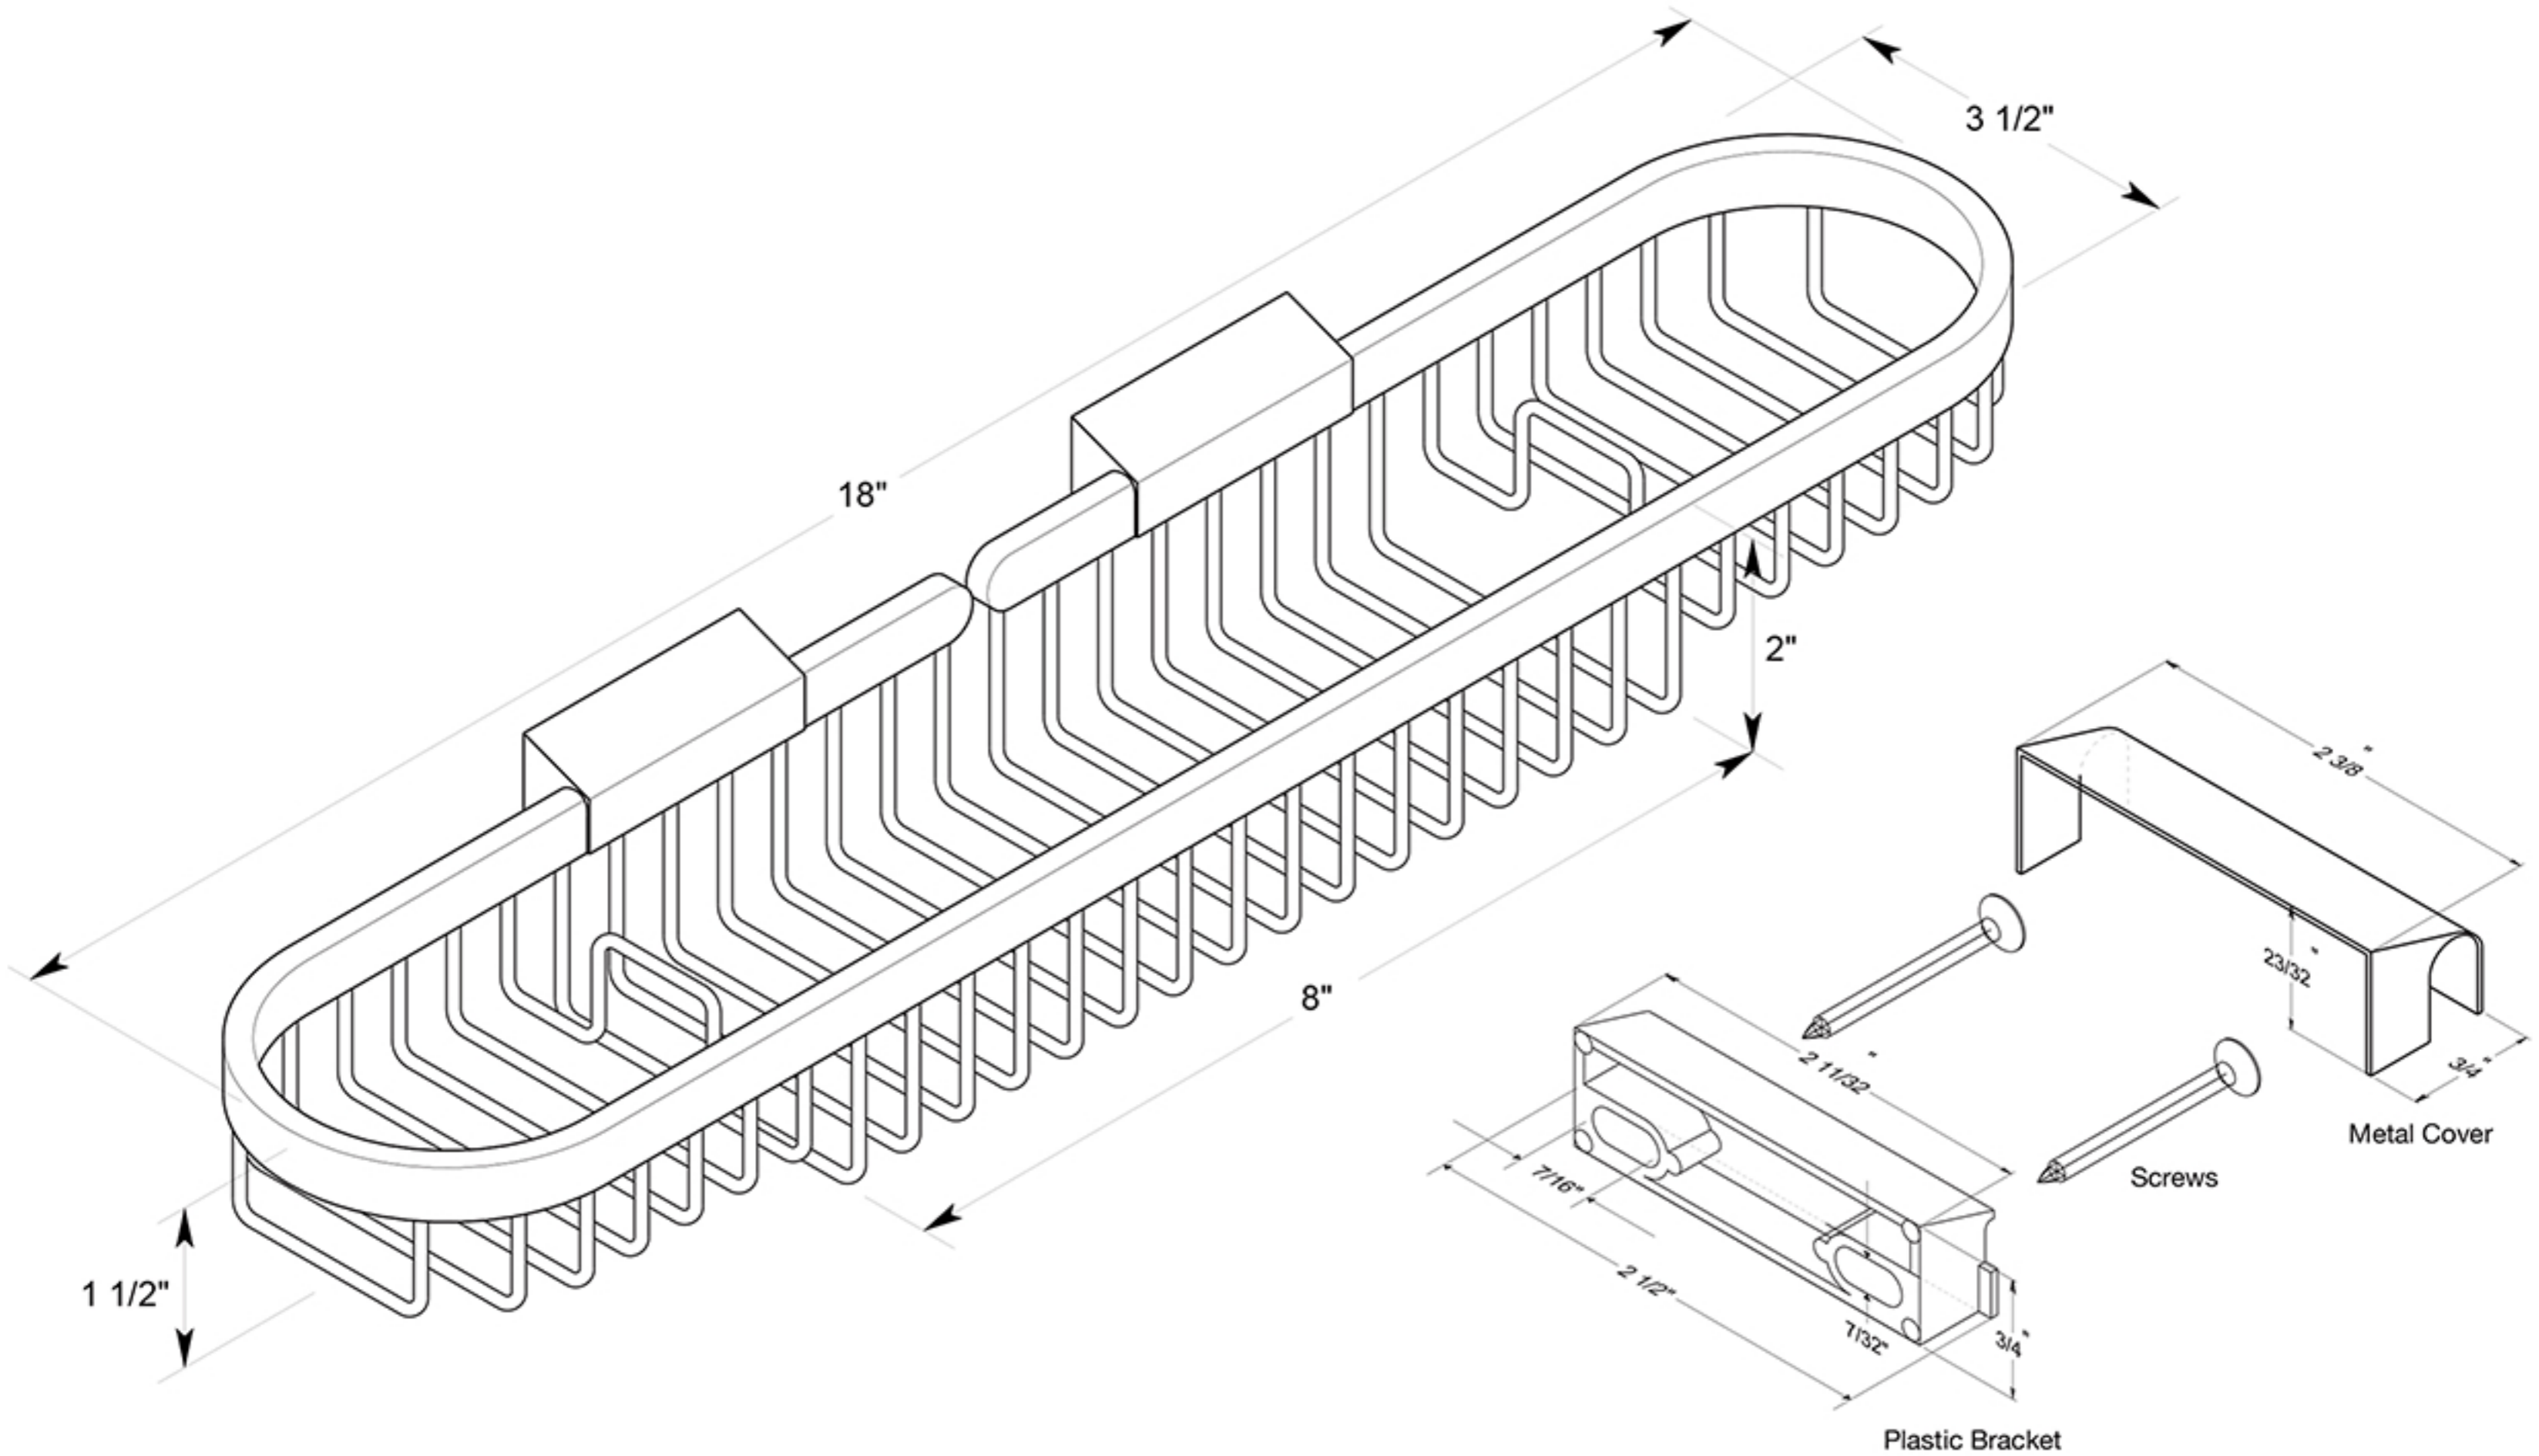

WBR1835

18"x 3-1/2" WIRE BASKET / OBLONG / DEEP & SHALLOW / SOLID BRASS

DRAWING NOT TO SCALE

NOTE: Deltana reserves the right to constantly improve its products and is not responsible for differences between the product in-hand and the specifications contained in this drawing. We do not recommend to pre-drill holes or pre-cut woods or metals based on the drawing information if the veracity of the specifications has not been proven by the live product.