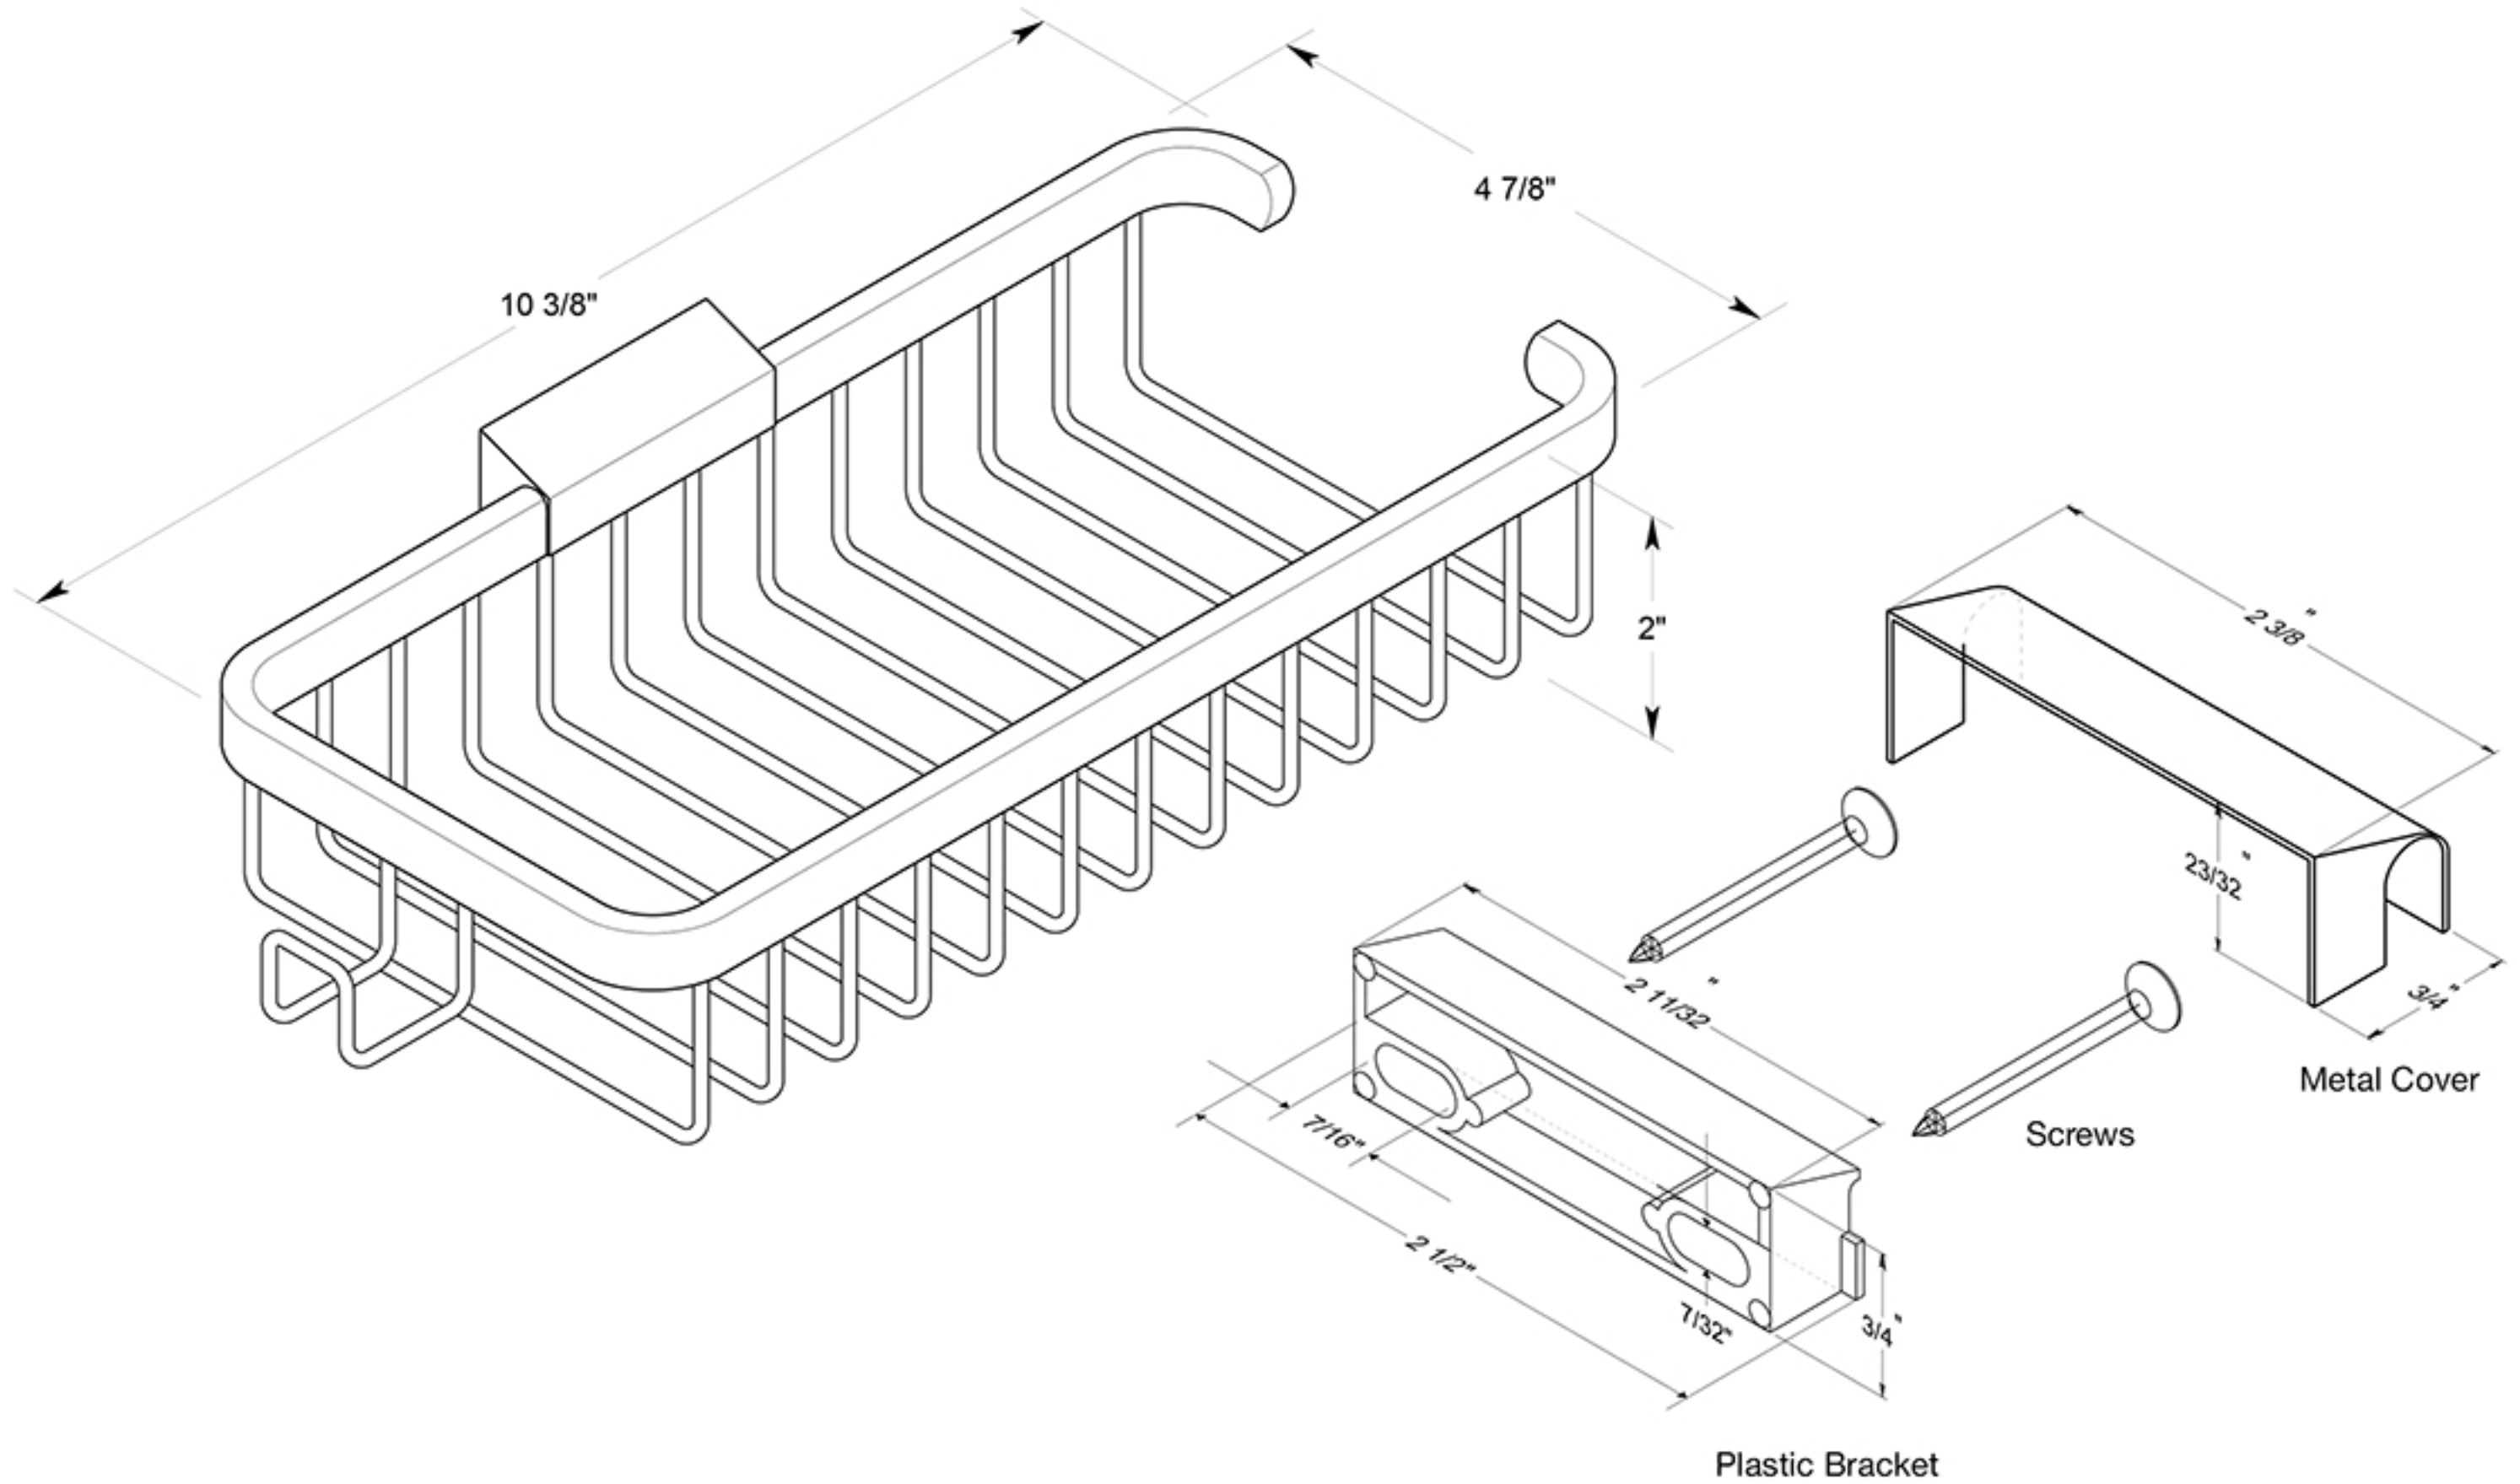

WBR1052H

10 3/8" x 4 7/8" WIRE BASKET / RECTANGULAR / SHALLOW / WITH HOOK / SOLID BRASS

DRAWING NOT TO SCALE

NOTE: Deltana reserves the right to constantly improve its products and is not responsible for differences between the product in-hand and the specifications contained in this drawing. We do not recommend to pre-drill holes or pre-cut woods or metals based on the drawing information if the veracity of the specifications has not been proven by the live product.