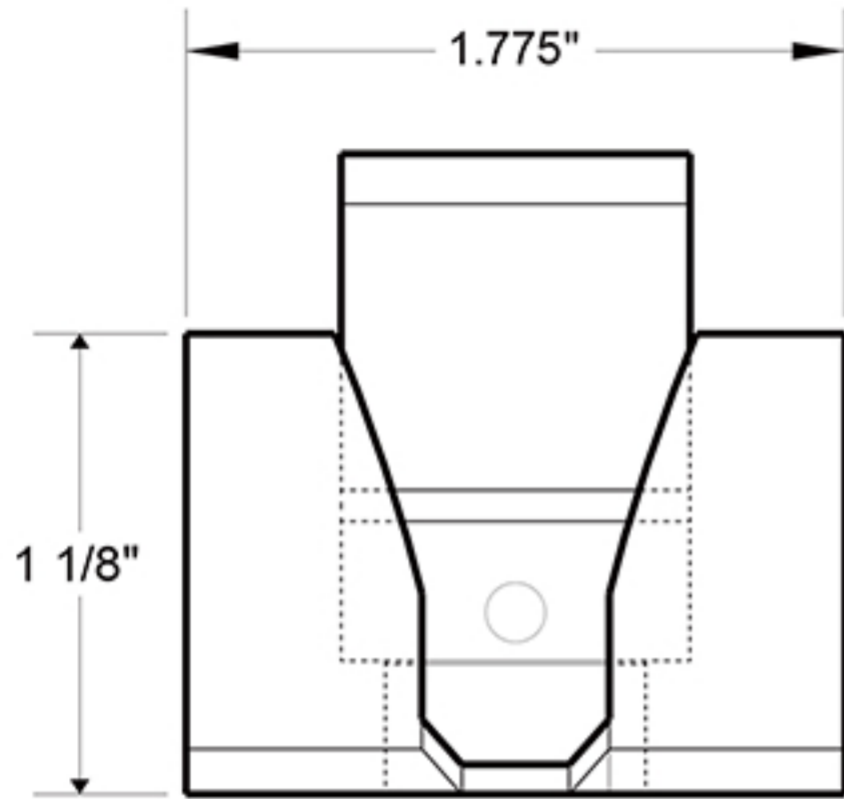

WBHOOK

HOOK FOR DELTANA WIRE BASKETS / SOLID BRASS

DRAWING NOT TO SCALE

NOTE: Deltana reserves the right to constantly improve its products and is not responsible for differences between the product in-hand and the specifications contained in this drawing. We do not recommend to pre-drill holes or pre-cut woods or metals based on the drawing information if the veracity of the specifications has not been proven by the live product.