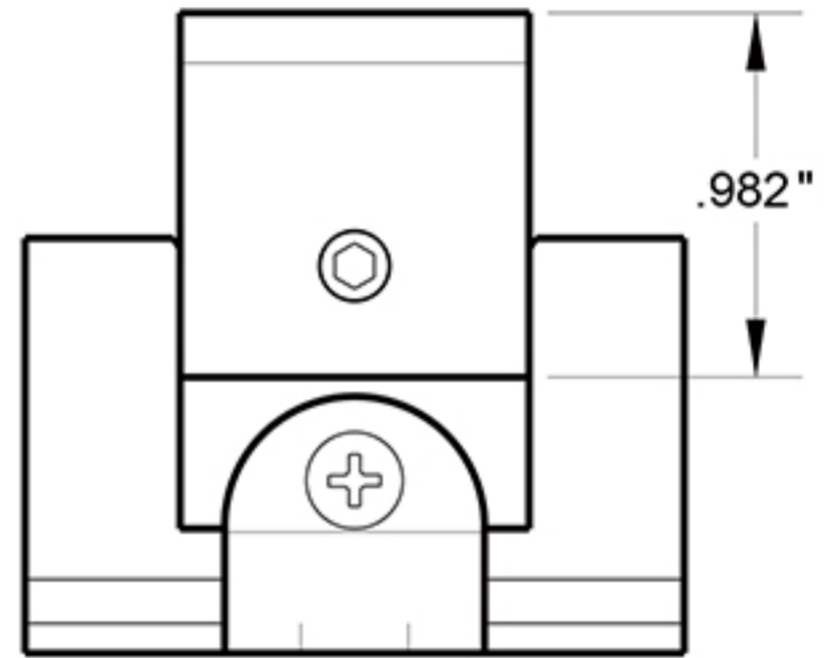

WBHOOK

HOOK FOR DELTANA WIRE BASKETS / SOLID BRASS

DRAWING NOT TO SCALE

NOTE: Deltana reserves the right to constantly improve its products and is not responsible for differences between the product in-hand and the specifications contained in this drawing. We do not recommend to pre-drill holes or pre-cut woods or metals based on the drawing information if the veracity of the specifications has not been proven by the live product.