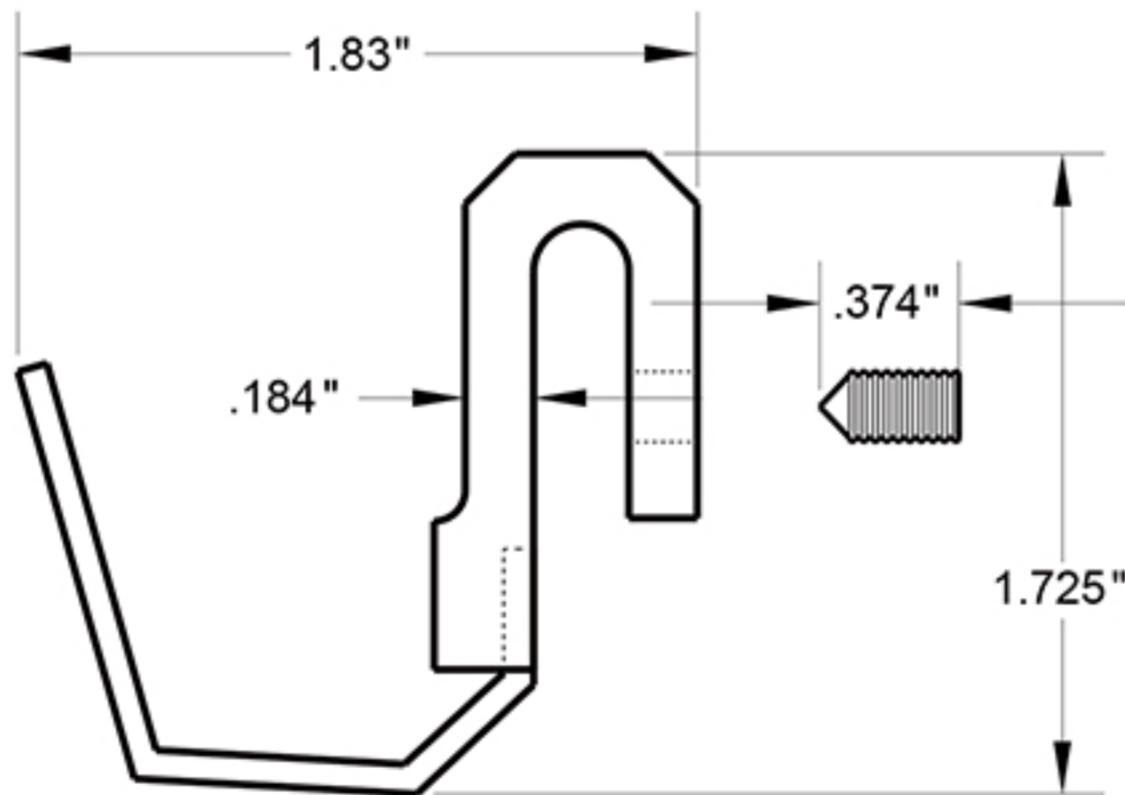

WBHOOK

HOOK FOR DELTANA WIRE BASKETS / SOLID BRASS

DRAWING NOT TO SCALE

NOTE: Deltana reserves the right to constantly improve its products and is not responsible for differences between the product in-hand and the specifications contained in this drawing. We do not recommend to pre-drill holes or pre-cut woods or metals based on the drawing information if the veracity of the specifications has not been proven by the live product.