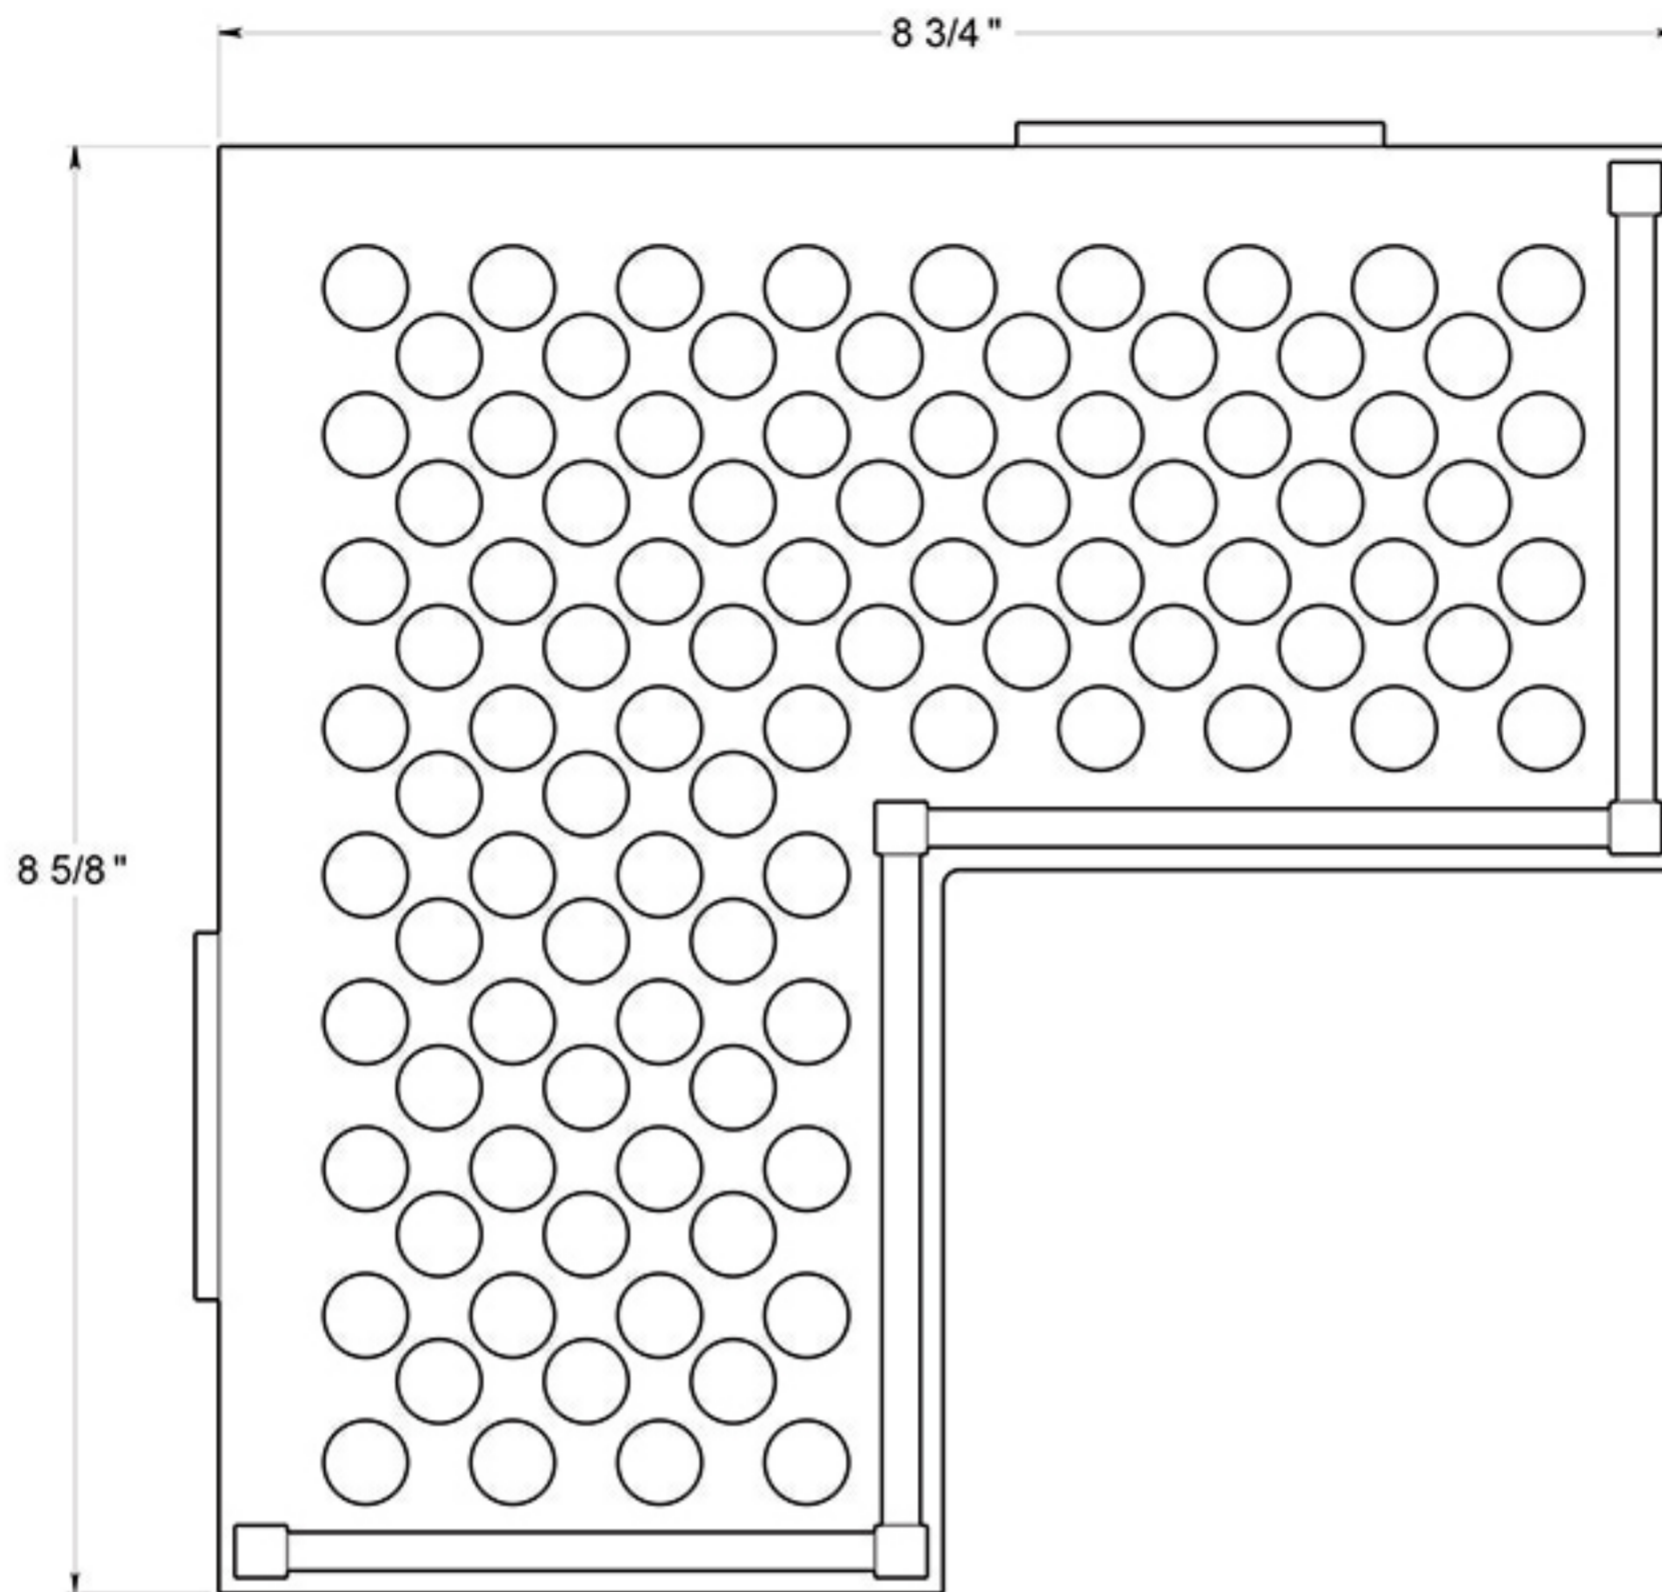

WBHDUC9

9" HD BASKET / UNIVERSAL CORNER / SOLID BRASS

DRAWING NOT TO SCALE

NOTE: Deltana reserves the right to constantly improve its products and is not responsible for differences between the product in-hand and the specifications contained in this drawing. We do not recommend to pre-drill holes or pre-cut woods or metals based on the drawing information if the veracity of the specifications has not been proven by the live product.