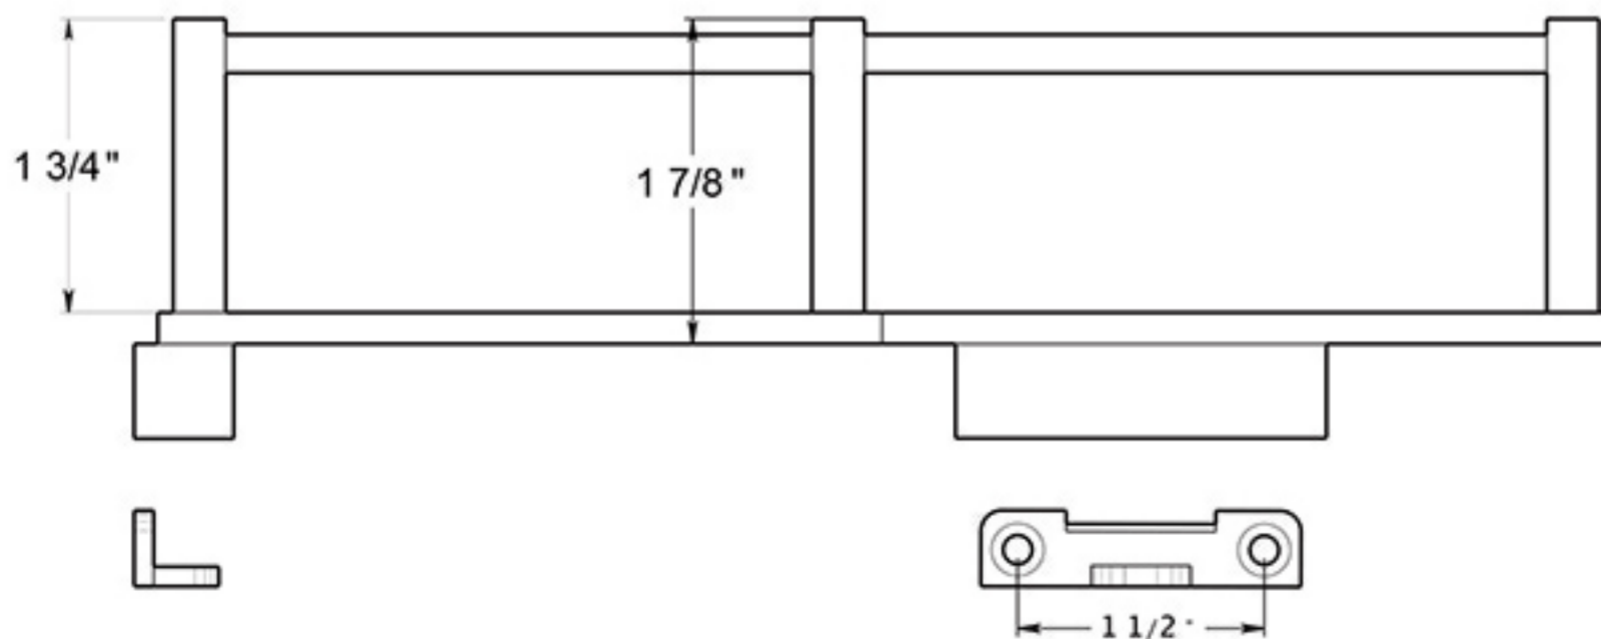

WBHDUC9

9" HD BASKET / UNIVERSAL CORNER / SOLID BRASS

DRAWING NOT TO SCALE

NOTE: Deltana reserves the right to constantly improve its products and is not responsible for differences between the product in-hand and the specifications contained in this drawing. We do not recommend to pre-drill holes or pre-cut woods or metals based on the drawing information if the veracity of the specifications has not been proven by the live product.