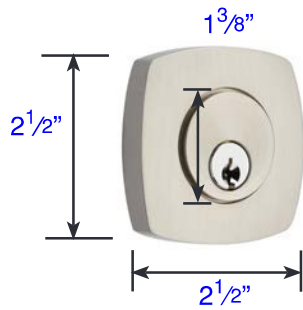

Urban Modern Style Deadbolt

Exterior Trim (8426)
• Projection is $\frac{1}{2}$ "
• 8326 same on both sides

Interior Trim (8426)
• Projection is $1\frac{1}{16}$ "
• Thickness is $\frac{3}{8}$ "