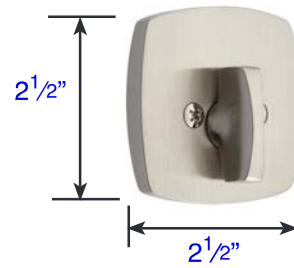

Urban Modern Style Deadbolt

Exterior Trim (8426)
• Projection is $\frac{1}{2}$ "
• 8326 same on both sides

Interior Trim (8426)
• Projection is $1\frac{1}{16}$ "
• Thickness is $\frac{3}{8}$ "