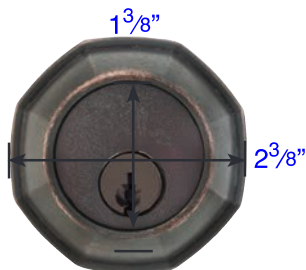

## Tuscany Style Deadbolt

- Exterior Trim (8456)
- \* 2<sup>3</sup>/<sub>4</sub>" Diameter with Exterior ring
  - \*\* 2<sup>3</sup>/<sub>8</sub>" Diameter without Exterior ring
  - Projection with ext. ring: 1"
  - Projection without ext. ring: 1<sup>1</sup>/<sub>16</sub>"
  - 8356 same both sides
  - Available Extension Collar for Thin Doors

- Interior Trim (8456)
- Projection is 1<sup>1</sup>/<sub>4</sub>"
  - Thickness is 5<sup>5</sup>/<sub>16</sub>"

## Tuscany Classic Style Deadbolt

- Exterior Trim (8471)
- \* 2<sup>3</sup>/<sub>4</sub>" Diameter with Exterior ring
  - \*\* 2<sup>3</sup>/<sub>8</sub>" Diameter without Exterior ring
  - Projection with ext. ring: 1"
  - Projection without ext. ring: 1<sup>1</sup>/<sub>16</sub>"
  - 8371 same both sides
  - Available Extension Collar for Thin Doors

## Octagon Style Deadbolt

- Exterior Trim (8460)
- Projection is 3<sup>3</sup>/<sub>4</sub>"
  - 8360 same on both sides

- Interior Trim (8460)
- Projection is 1<sup>1</sup>/<sub>4</sub>"
  - Thickness is 5<sup>5</sup>/<sub>16</sub>"