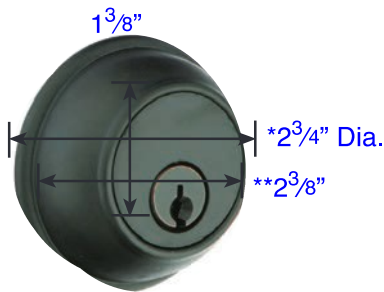

## Tuscany Style Deadbolt

- Exterior Trim (8456)
- \* 2<sup>3</sup>/<sub>4</sub>" Diameter with Exterior ring
  - \*\* 2<sup>3</sup>/<sub>8</sub>" Diameter without Exterior ring
  - Projection with ext. ring: 1"
  - Projection without ext. ring: 1<sup>1</sup>/<sub>16</sub>"
  - 8356 same both sides
  - Available Extension Collar for Thin Doors

- Interior Trim (8456)
- Projection is 1<sup>1</sup>/<sub>4</sub>"
  - Thickness is 5<sup>5</sup>/<sub>16</sub>"

## Tuscany Classic Style Deadbolt

- Exterior Trim (8471)
- \* 2<sup>3</sup>/<sub>4</sub>" Diameter with Exterior ring
  - \*\* 2<sup>3</sup>/<sub>8</sub>" Diameter without Exterior ring
  - Projection with ext. ring: 1"
  - Projection without ext. ring: 1<sup>1</sup>/<sub>16</sub>"
  - 8371 same both sides
  - Available Extension Collar for Thin Doors

## Octagon Style Deadbolt

- Exterior Trim (8460)
- Projection is 3<sup>3</sup>/<sub>4</sub>"
  - 8360 same on both sides

- Interior Trim (8460)
- Projection is 1<sup>1</sup>/<sub>4</sub>"
  - Thickness is 5<sup>5</sup>/<sub>16</sub>"