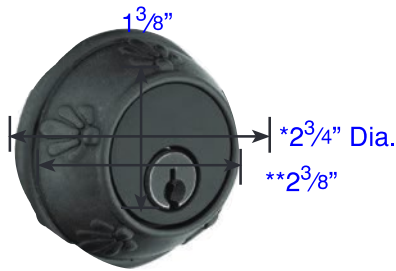

## Tuscany Style Deadbolt

- Exterior Trim (8456)
- \* 2<sup>3</sup>/<sub>4</sub>" Diameter with Exterior ring
  - \*\* 2<sup>3</sup>/<sub>8</sub>" Diameter without Exterior ring
  - Projection with ext. ring: 1"
  - Projection without ext. ring: 1<sup>1</sup>/<sub>16</sub>"
  - 8356 same both sides
  - Available Extension Collar for Thin Doors

- Interior Trim (8456)
- Projection is 1<sup>1</sup>/<sub>4</sub>"
  - Thickness is 5<sup>5</sup>/<sub>16</sub>"

## Tuscany Classic Style Deadbolt

- Exterior Trim (8471)
- \* 2<sup>3</sup>/<sub>4</sub>" Diameter with Exterior ring
  - \*\* 2<sup>3</sup>/<sub>8</sub>" Diameter without Exterior ring
  - Projection with ext. ring: 1"
  - Projection without ext. ring: 1<sup>1</sup>/<sub>16</sub>"
  - 8371 same both sides
  - Available Extension Collar for Thin Doors

## Octagon Style Deadbolt

- Exterior Trim (8460)
- Projection is 3<sup>3</sup>/<sub>4</sub>"
  - 8360 same on both sides

- Interior Trim (8460)
- Projection is 1<sup>1</sup>/<sub>4</sub>"
  - Thickness is 5<sup>5</sup>/<sub>16</sub>"