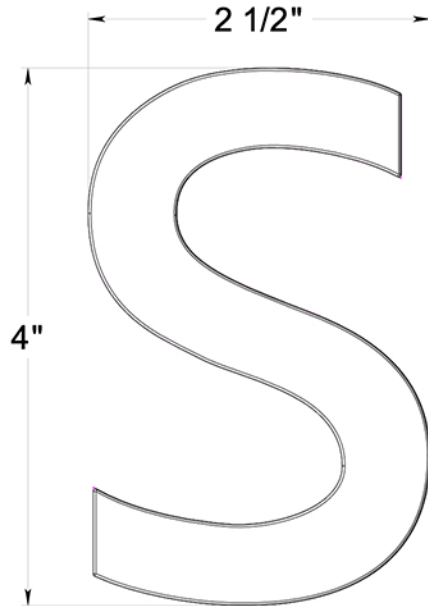

RNB-S

4" LETTER S / B SERIES WITH RISERS / STAINLESS STEEL

(X2) RAISED INSTALLATION POSTS

(X2) RAISED INSTALLATION SPACERS

(X2) FLAT INSTALLATION POSTS

(X2) PLASTIC ANCHORS

DRAWING NOT TO SCALE

NOTE: Deltana reserves the right to constantly improve its products and is not responsible for differences between the product in-hand and the specifications contained in this drawing. We do not recommend to pre-drill holes or pre-cut woods or metals based on the drawing information if the veracity of the specifications has not been proven by the live product.