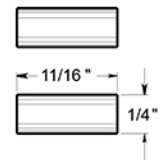

RNB-S

4" LETTER S / B SERIES WITH RISERS / STAINLESS STEEL

(X2) RAISED INSTALLATION POSTS

(X2) RAISED INSTALLATION SPACERS

(X2) FLAT INSTALLATION POSTS

(X2) PLASTIC ANCHORS

DRAWING NOT TO SCALE

NOTE: Deltana reserves the right to constantly improve its products and is not responsible for differences between the product in-hand and the specifications contained in this drawing. We do not recommend to pre-drill holes or pre-cut woods or metals based on the drawing information if the veracity of the specifications has not been proven by the live product.