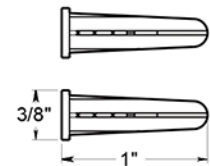

RNB-S

4" LETTER S / B SERIES WITH RISERS / STAINLESS STEEL

(X2) RAISED INSTALLATION POSTS

(X2) RAISED INSTALLATION SPACERS

(X2) FLAT INSTALLATION POSTS

(X2) PLASTIC ANCHORS

DRAWING NOT TO SCALE

NOTE: Deltana reserves the right to constantly improve its products and is not responsible for differences between the product in-hand and the specifications contained in this drawing. We do not recommend to pre-drill holes or pre-cut woods or metals based on the drawing information if the veracity of the specifications has not been proven by the live product.