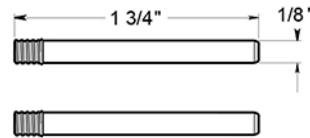

RNB-S

4" LETTER S / B SERIES WITH RISERS / STAINLESS STEEL

(X2) RAISED INSTALLATION POSTS

(X2) RAISED INSTALLATION SPACERS

(X2) FLAT INSTALLATION POSTS

(X2) PLASTIC ANCHORS

DRAWING NOT TO SCALE

NOTE: Deltana reserves the right to constantly improve its products and is not responsible for differences between the product in-hand and the specifications contained in this drawing. We do not recommend to pre-drill holes or pre-cut woods or metals based on the drawing information if the veracity of the specifications has not been proven by the live product.