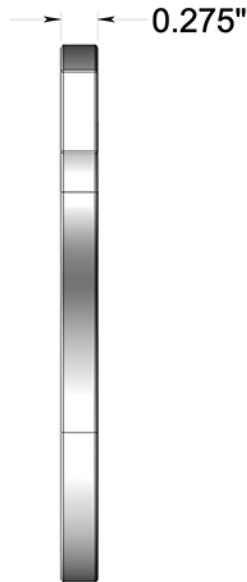

RNB-S

4" LETTER S / B SERIES WITH RISERS / STAINLESS STEEL

(X2) RAISED INSTALLATION POSTS

(X2) RAISED INSTALLATION SPACERS

(X2) FLAT INSTALLATION POSTS

(X2) PLASTIC ANCHORS

DRAWING NOT TO SCALE

NOTE: Deltana reserves the right to constantly improve its products and is not responsible for differences between the product in-hand and the specifications contained in this drawing. We do not recommend to pre-drill holes or pre-cut woods or metals based on the drawing information if the veracity of the specifications has not been proven by the live product.