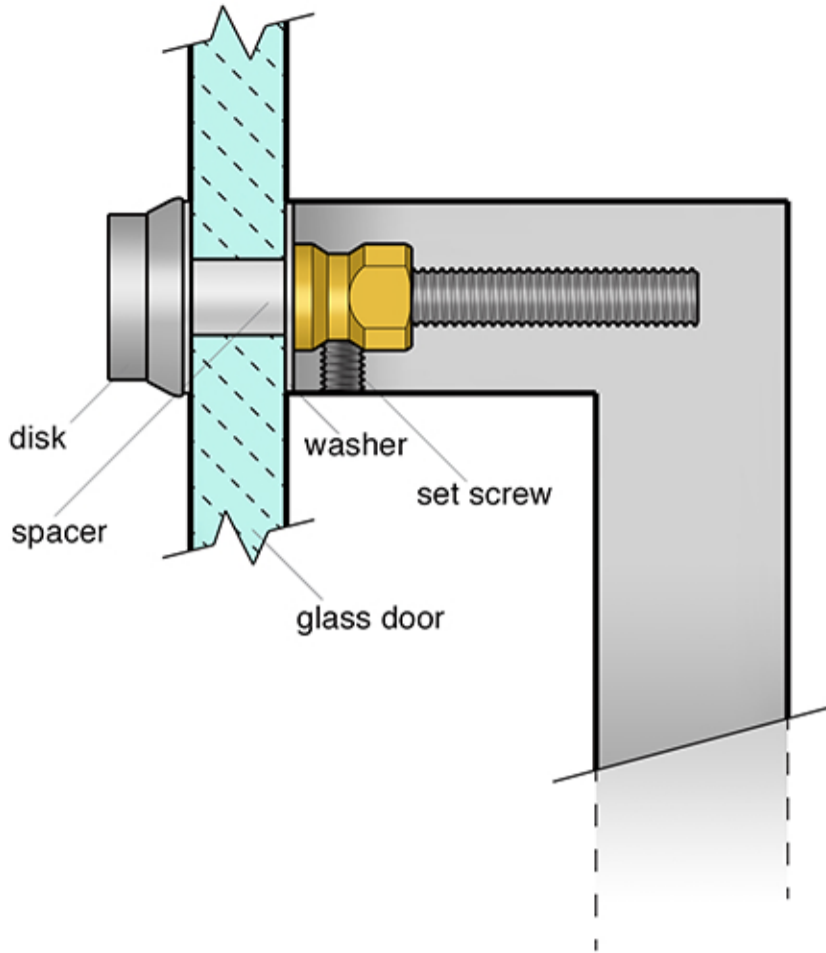

CONTEMPORARY STAINLESS STEEL PULLS

Parts diagram for Glass / Timber or Metal Doors

SSP1210 / SSP1810 / SSP2410

GLASS DOORS

SSP1210 / SSP1810 / SSP2410

TIMBER & METAL DOORS

SSPBB1210 / SSPBB1810 / SSPBB2410

GLASS DOORS

SSPBB1210 / SSPBB1810 / SSPBB2410

TIMBER & METAL DOORS