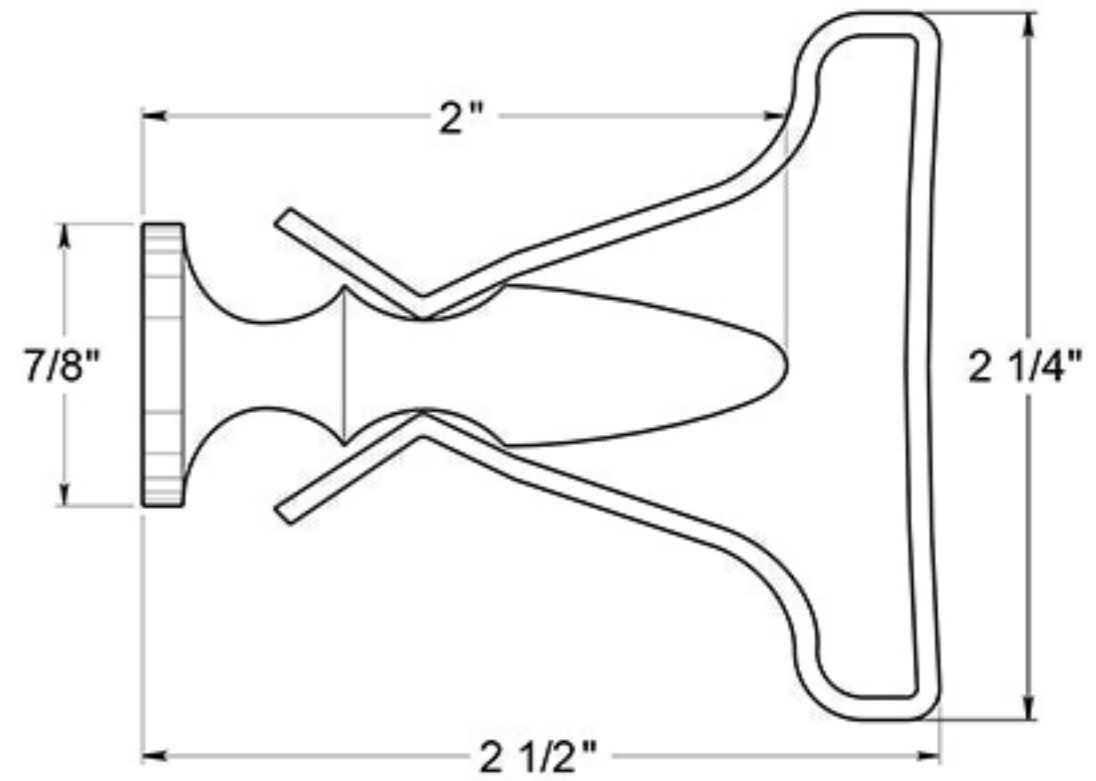

SDH193

2-3/4" SHUTTER DOOR HOLDER / SOLID BRASS - STEEL

DRAWING NOT TO SCALE

NOTE: Deltana reserves the right to constantly improve its products and is not responsible for differences between the product in-hand and the specifications contained in this drawing. We do not recommend to pre-drill holes or pre-cut woods or metals based on the drawing information if the veracity of the specifications has not been proven by the live product.