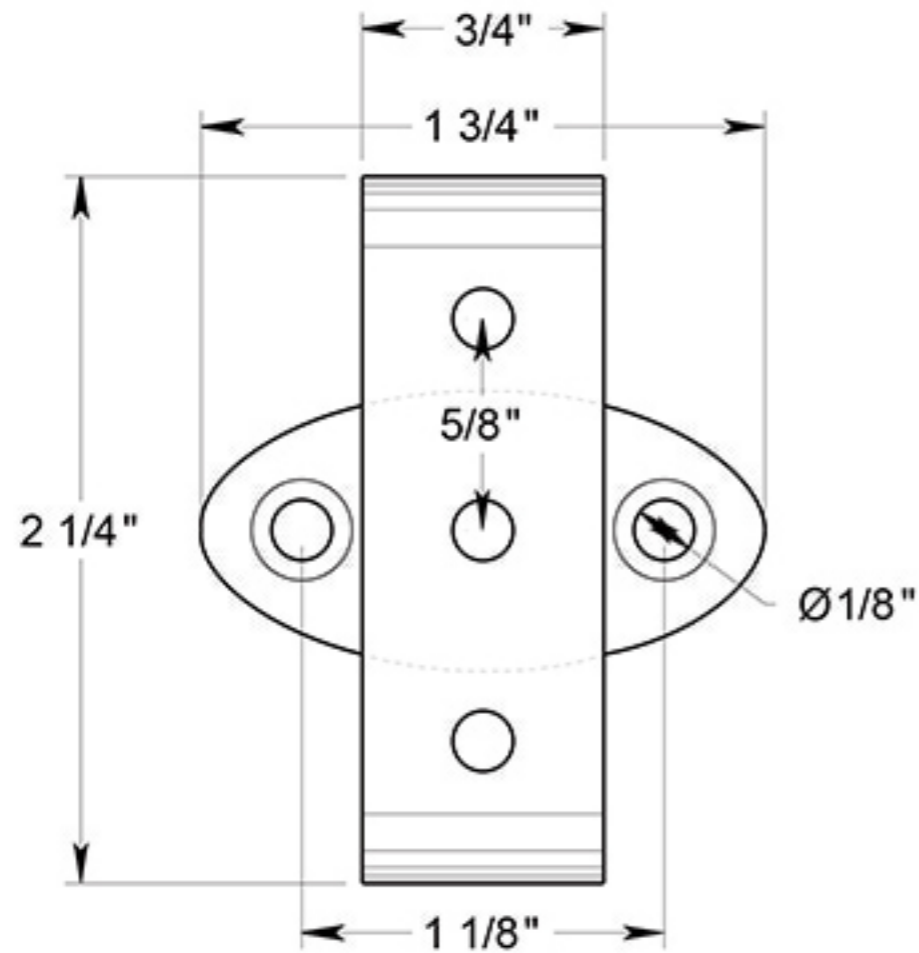

SDH193

2-3/4" SHUTTER DOOR HOLDER / SOLID BRASS - STEEL

DRAWING NOT TO SCALE

NOTE: Deltana reserves the right to constantly improve its products and is not responsible for differences between the product in-hand and the specifications contained in this drawing. We do not recommend to pre-drill holes or pre-cut woods or metals based on the drawing information if the veracity of the specifications has not been proven by the live product.