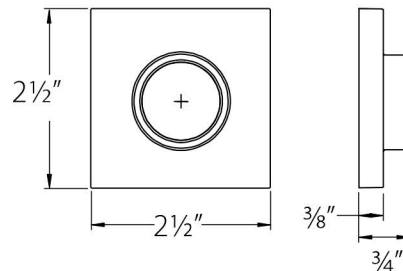

Round Knob (ROU)

Door Thickness Specifications:

- Standard Door Thickness: 1 1/4" - 2 1/16"
- Extended Door Thickness Range: 2 1/16" - 2 3/4"

- * Specify Door Thickness when ordering
- * For thicker doors, must order with Extension Kit

Disk Key-in Rosette

Square Key-in Rosette

Modern Rectangular Key-in Rosette