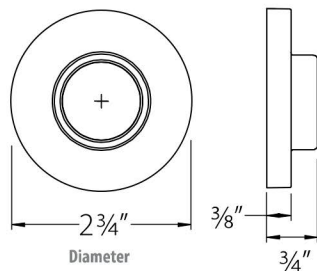

Round Knob (ROU)

Door Thickness Specifications:

- Standard Door Thickness: 1 1/4" - 2 1/16"
- Extended Door Thickness Range: 2 1/16" - 2 3/4"

- * Specify Door Thickness when ordering
- * For thicker doors, must order with Extension Kit

Disk Key-in Rosette

Square Key-in Rosette

Modern Rectangular Key-in Rosette