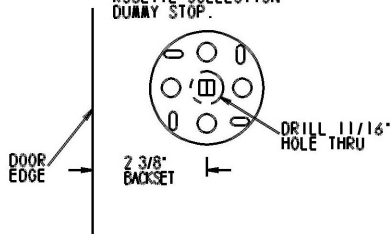

ROSETTE COLLECTION MILLING DETAILS.

PASSAGE / PRIVACY / DEADBOLT

ROSETTE COLLECTION
DUMMY STOP.

TUBULAR LATCH STRIKE JAMB PREP
FOR DIFFERENT THICKNESS DOORS.