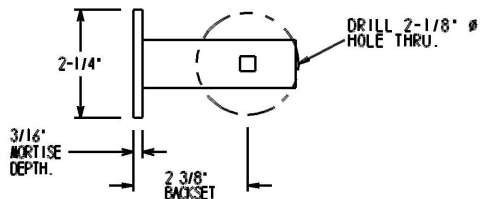

ROSETTE COLLECTION MILLING DETAILS.

PASSAGE / PRIVACY / DEADBOLT

ROSETTE COLLECTION
DUMMY STOP.

TUBULAR LATCH STRIKE JAMB PREP
FOR DIFFERENT THICKNESS DOORS.