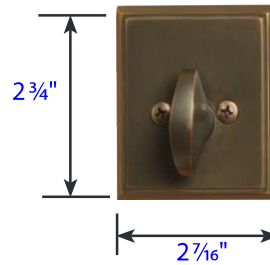

## Rope Style Deadbolt

- Exterior Trim (8464)
- \* 2 1/2" Diameter with Exterior ring
  - \*\* 2 3/8" Diameter without Exterior ring
  - Projection with ext. ring: 1 1/16"
  - Projection without ext. ring: 1/2"
  - 8364 same both sides

## #8 Style Deadbolt

- Exterior Trim (8466)
- Projection is 1/2"
  - 8366 same on both sides

- Interior Trim (8466)
- Projection is 1 1/4"
  - Thickness is 5/16"

## Rectangular Style Deadbolt

- Exterior Trim (8468)
- Projection is 9/16"
  - 8368 same on both sides

- Interior Trim (8468)
- Projection is 1 1/4"
  - Thickness is 9/32"