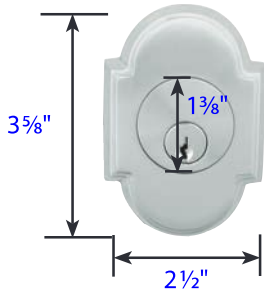

## Rope Style Deadbolt

- Exterior Trim (8464)
- \* 2 1/2" Diameter with Exterior ring
  - \*\* 2 3/8" Diameter without Exterior ring
  - Projection with ext. ring: 1 1/16"
  - Projection without ext. ring: 1/2"
  - 8364 same both sides

- Interior Trim (8464)
- Projection is 1 1/4"
  - Thickness is 5/16"

## #8 Style Deadbolt

- Exterior Trim (8466)
- Projection is 1/2"
  - 8366 same on both sides

- Interior Trim (8466)
- Projection is 1 1/4"
  - Thickness is 5/16"

## Rectangular Style Deadbolt

- Exterior Trim (8468)
- Projection is 9/16"
  - 8368 same on both sides

- Interior Trim (8468)
- Projection is 1 1/4"
  - Thickness is 9/32"