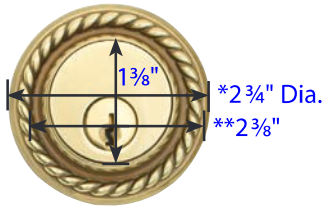

## Rope Style Deadbolt

- Exterior Trim (8464)
- \* 2 1/2" Diameter with Exterior ring
  - \*\* 2 3/8" Diameter without Exterior ring
  - Projection with ext. ring: 1 1/16"
  - Projection without ext. ring: 1/2"
  - 8364 same both sides

- Interior Trim (8464)
- Projection is 1 1/4"
  - Thickness is 5/16"

## #8 Style Deadbolt

- Exterior Trim (8466)
- Projection is 1/2"
  - 8366 same on both sides

- Interior Trim (8466)
- Projection is 1 1/4"
  - Thickness is 5/16"

## Rectangular Style Deadbolt

- Exterior Trim (8468)
- Projection is 9/16"
  - 8368 same on both sides

- Interior Trim (8468)
- Projection is 1 1/4"
  - Thickness is 9/32"