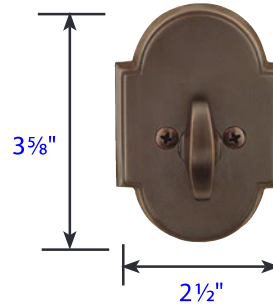

## Rope Style Deadbolt

- Exterior Trim (8464)
- \* 2 1/2" Diameter with Exterior ring
  - \*\* 2 3/8" Diameter without Exterior ring
  - Projection with ext. ring: 1 1/16"
  - Projection without ext. ring: 1/2"
  - 8364 same both sides

- Interior Trim (8464)
- Projection is 1 1/4"
  - Thickness is 5/16"

## #8 Style Deadbolt

- Exterior Trim (8466)
- Projection is 1/2"
  - 8366 same on both sides

- Interior Trim (8466)
- Projection is 1 1/4"
  - Thickness is 5/16"

## Rectangular Style Deadbolt

- Exterior Trim (8468)
- Projection is 9/16"
  - 8368 same on both sides

- Interior Trim (8468)
- Projection is 1 1/4"
  - Thickness is 9/32"