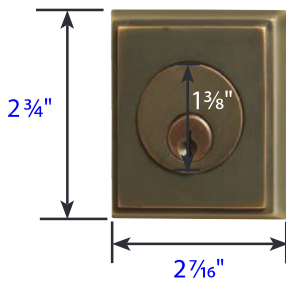

## Rope Style Deadbolt

- Exterior Trim (8464)
- \* 2 1/2" Diameter with Exterior ring
  - \*\* 2 3/8" Diameter without Exterior ring
  - Projection with ext. ring: 1 1/16"
  - Projection without ext. ring: 1/2"
  - 8364 same both sides

## #8 Style Deadbolt

- Exterior Trim (8466)
- Projection is 1/2"
  - 8366 same on both sides

- Interior Trim (8466)
- Projection is 1 1/4"
  - Thickness is 5/16"

## Rectangular Style Deadbolt

- Exterior Trim (8468)
- Projection is 9/16"
  - 8368 same on both sides

- Interior Trim (8468)
- Projection is 1 1/4"
  - Thickness is 9/32"