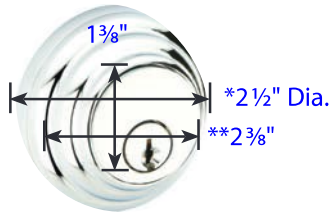

Regular Style Deadbolt

Exterior Trim (8450)

- Projection is 1³/₈"
- 8350 same on both sides
- Available Extension Collar for Thin Doors

Interior Trim (8450)

- Projection is 1¹/₄"
- Thickness is 5¹/₁₆"

Low Profile Style Deadbolt

Exterior Trim (8455)

- * 2¹/₂" Diameter with Exterior ring
- ** 2³/₈" Diameter without Exterior ring
- Projection with Exterior ring: 7⁷/₈"
- Projection without Exterior ring: 5⁵/₈"
- 8355 same both sides
- Available Extension Collar for Thin Doors

Interior Trim (8455)

- Projection is 1¹/₄"
- Thickness is 5⁵/₁₆"