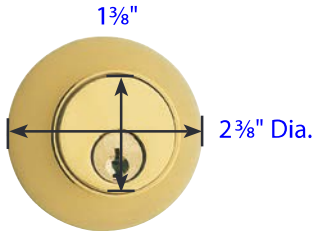

Regular Style Deadbolt

Exterior Trim (8450)

- Projection is 1³/₈"
- 8350 same on both sides
- Available Extension Collar for Thin Doors

Interior Trim (8450)

- Projection is 1¹/₄"
- Thickness is 5¹/₁₆"

Low Profile Style Deadbolt

Exterior Trim (8455)

- * 2¹/₂" Diameter with Exterior ring
- ** 2³/₈" Diameter without Exterior ring
- Projection with Exterior ring: 7⁷/₈"
- Projection without Exterior ring: 5⁵/₈"
- 8355 same both sides
- Available Extension Collar for Thin Doors

Interior Trim (8455)

- Projection is 1¹/₄"
- Thickness is 5⁵/₁₆"