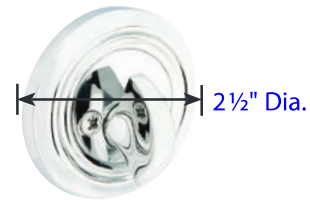

Regular Style Deadbolt

Exterior Trim (8450)

- Projection is 1³/₈"
- 8350 same on both sides
- Available Extension Collar for Thin Doors

Interior Trim (8450)

- Projection is 1¹/₄"
- Thickness is 5¹/₁₆"

Low Profile Style Deadbolt

Exterior Trim (8455)

- * 2¹/₂" Diameter with Exterior ring
- ** 2³/₈" Diameter without Exterior ring
- Projection with Exterior ring: 7⁷/₈"
- Projection without Exterior ring: 5⁵/₈"
- 8355 same both sides
- Available Extension Collar for Thin Doors

Interior Trim (8455)

- Projection is 1¹/₄"
- Thickness is 5⁵/₁₆"