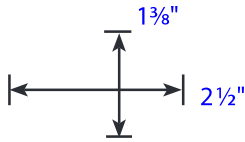

Quincy Style Deadbolt

- Exterior Trim (8478)
- Projection is 1/2"
 - 8378 same on both sides

- Interior Trim (8478)
- Projection is 1 1/4"
 - Thickness is 5/16"

Wilshire Style Deadbolt

- Exterior Trim (8479)
- Projection is 1/2"
 - 8379 same on both sides

- Interior Trim (8479)
- Projection is 1"
 - Thickness is 5/16"