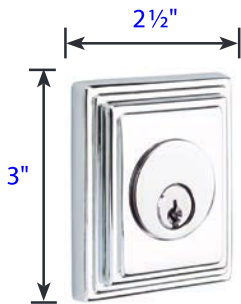

Quincy Style Deadbolt

- Exterior Trim (8478)
- Projection is 1/2"
 - 8378 same on both sides

- Interior Trim (8478)
- Projection is 1 1/4"
 - Thickness is 5/16"

Wilshire Style Deadbolt

- Exterior Trim (8479)
- Projection is 1/2"
 - 8379 same on both sides

- Interior Trim (8479)
- Projection is 1"
 - Thickness is 5/16"