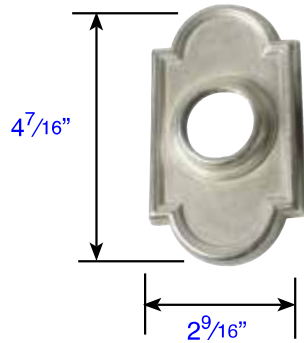

Door Thickness Specifications:

- Standard Door Thickness: 1¹/₄" - 2¹/₁₆"
- Extended Door Thickness Range: 2¹/₁₆" - 2³/₄"

- * Specify Door Thickness when ordering
- * Extension Kit not available separately

3/4" Thickness

4 1/2"

3/4" Thickness