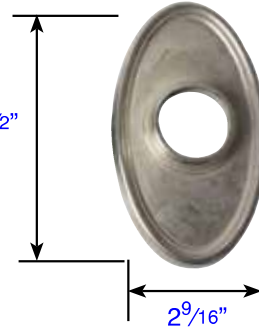

Door Thickness Specifications:

- Standard Door Thickness: 1¹/₄" - 2¹/₁₆"
- Extended Door Thickness Range: 2¹/₁₆" - 2³/₄"

- * Specify Door Thickness when ordering
- * Extension Kit not available separately

3/4" Thickness

4 1/2"

3/4" Thickness