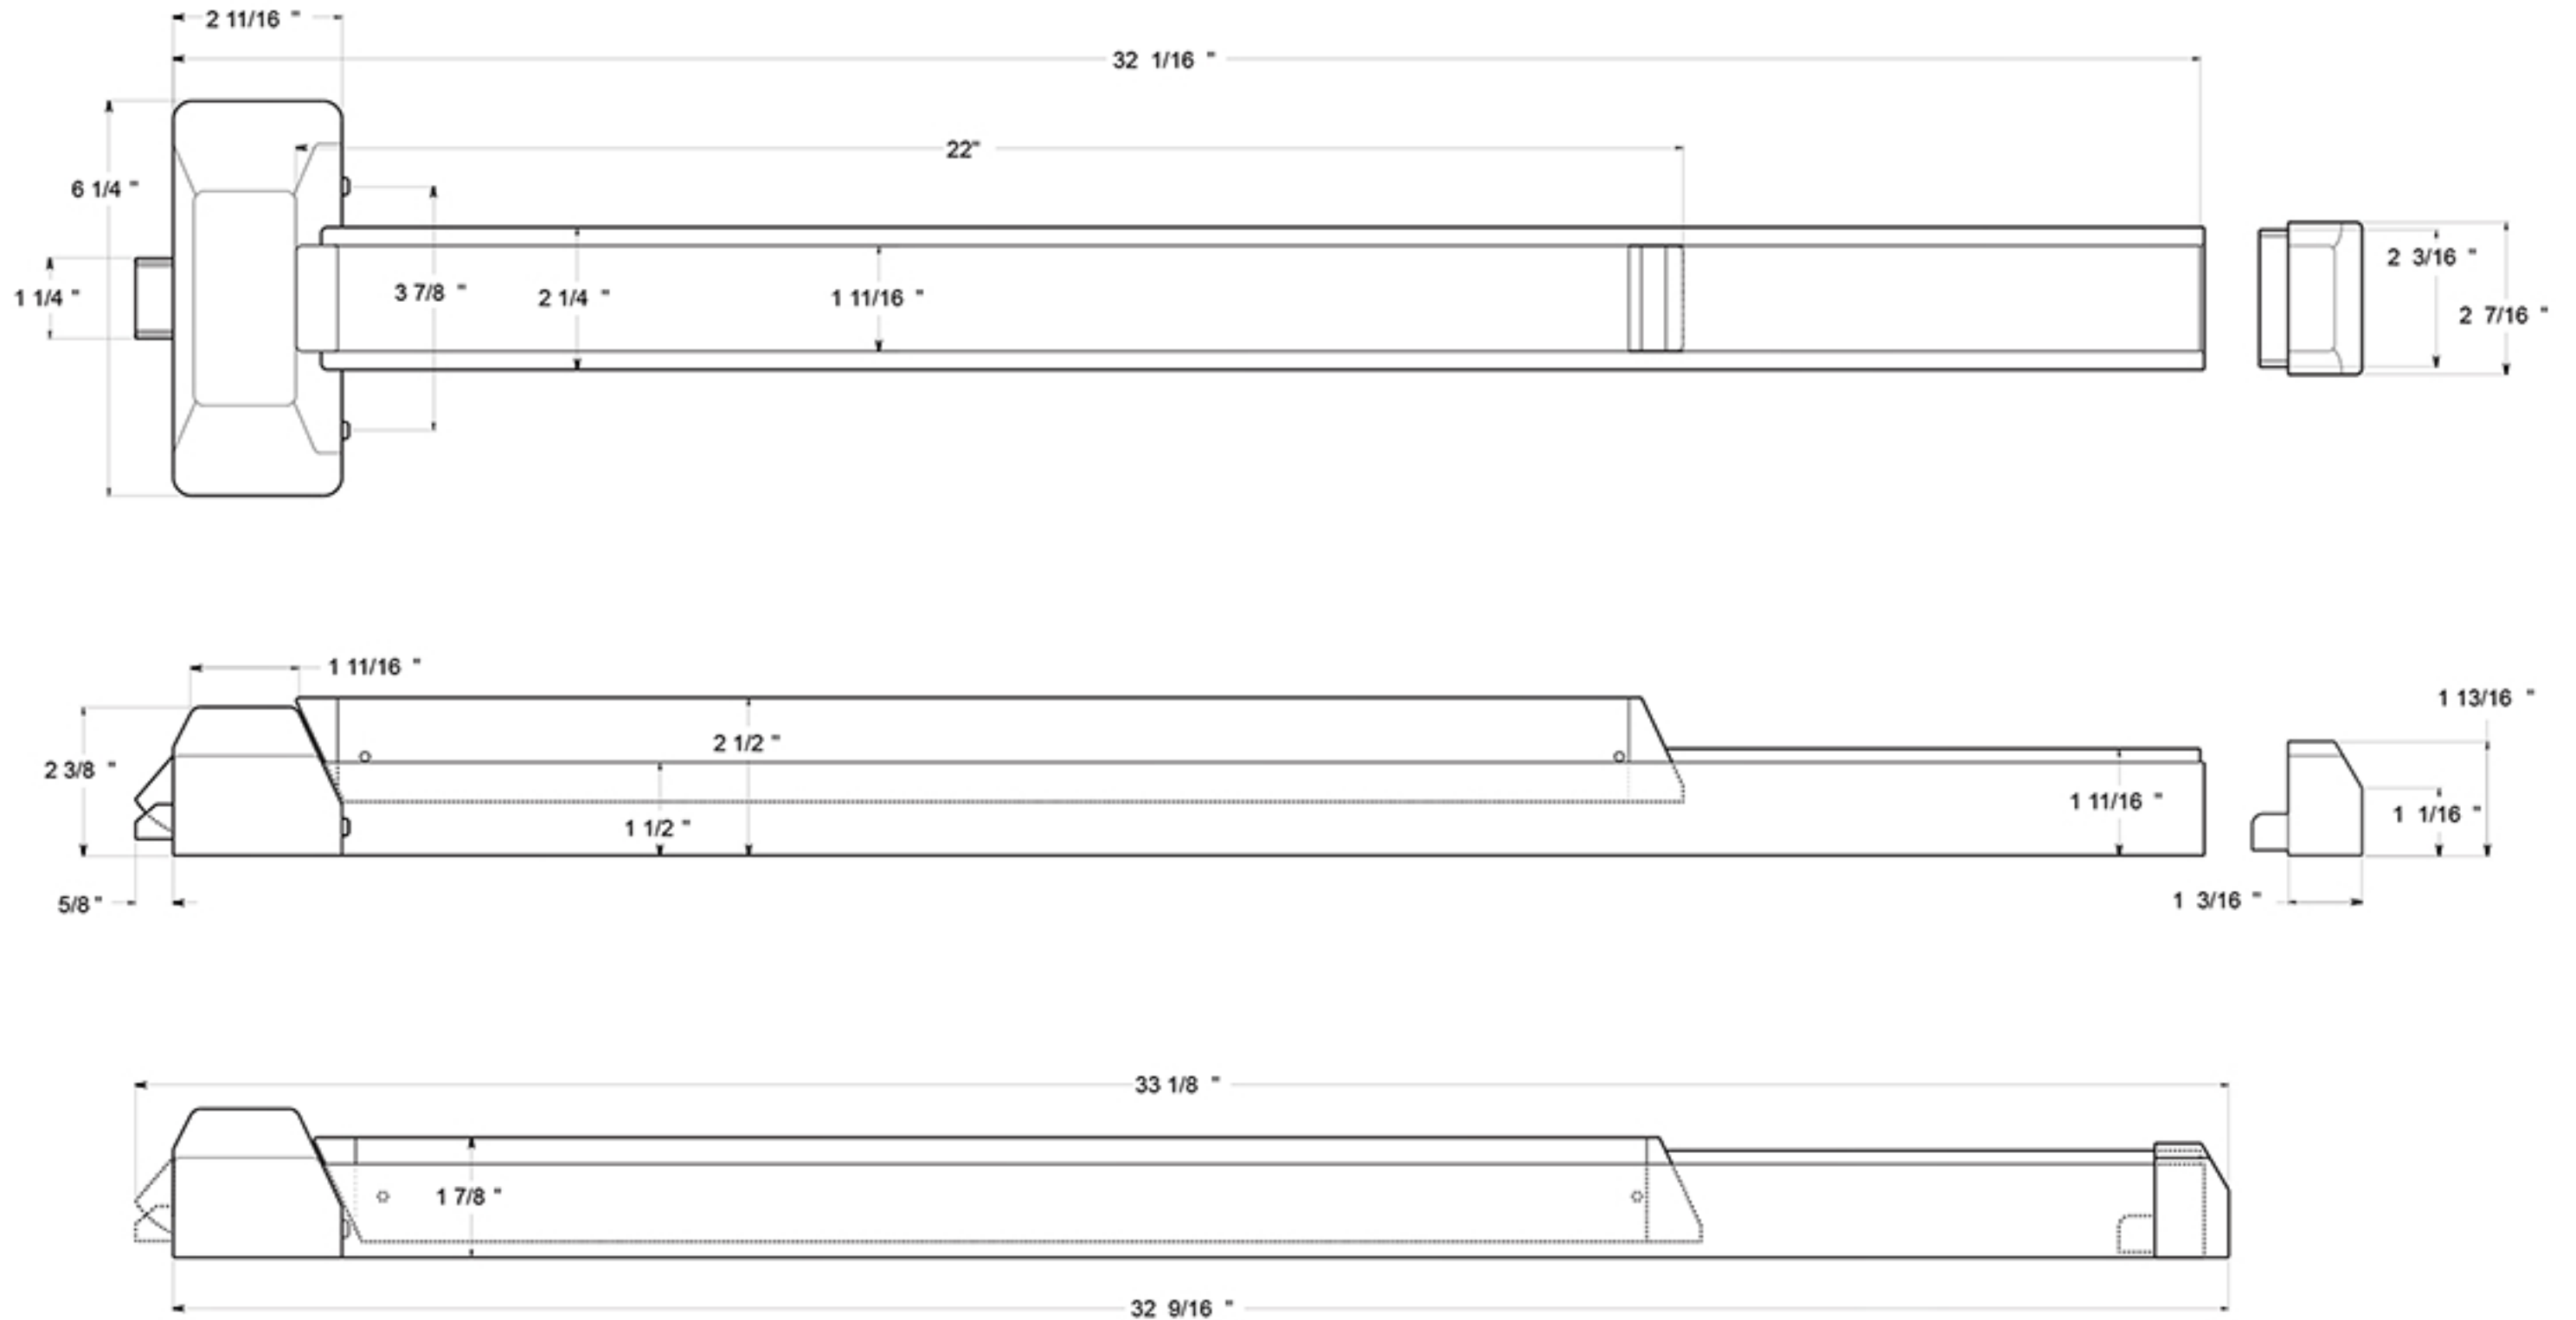

PDR36UL

PANIC DEVICE 36" / RIM MOUNT / UL 3 HOURS FIRE-RATED / STAINLESS STEEL

DRAWING NOT TO SCALE

NOTE: Deltana reserves the right to constantly improve its products and is not responsible for differences between the product in-hand and the specifications contained in this drawing. We do not recommend to pre-drill holes or pre-cut woods or metals based on the drawing information if the veracity of the specifications has not been proven by the live product.