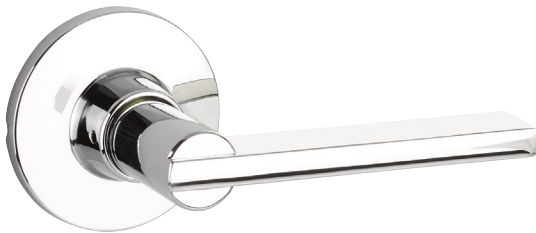

EXPRESSIONS™ SERIES

Rosette
Lever
Finishes

Owen
Nils
Satin Brass (US4)
Satin Nickel (US15)
Flat Black (US19)
Polished Chrome (US26)

Door Specs 2-1/8" Face Bore, 1" Edge Bore
1" x 2-1/4" Radius Corner

Latch 2-3/8" or 2-3/4" Adjustable latch,
Radius Corner

Door Thickness 1-3/8" to 1-3/4"

Cylinder SC1
KW1 Optional
WR5 Optional

Handing Universal handing

Description	Function	Satin Brass	Satin Nickel	Flat Black	Polished Chrome
Owen Rosette with Nils Lever, Schlage Keyway	Keyed	YOWN52.NILUS4	YOWN52.NILUS15	YOWN52.NILUS19	YOWN52.NILUS26
Owen Rosette with Nils Lever, Kwikset Keyway	Keyed	KYOWN52.NILUS4	KYOWN52.NILUS15	KYOWN52.NILUS19	KYOWN52.NILUS26
Owen Rosette with Nils Lever, Weiser Keyway	Keyed	WYOWN52.NILUS4	WYOWN52.NILUS15	WYOWN52.NILUS19	WYOWN52.NILUS26
Owen Rosette with Nils Lever	Passage	YOWN23.NILUS4	YOWN23.NILUS15	YOWN23.NILUS19	YOWN23.NILUS26
Owen Rosette with Nils Lever	Privacy	YOWN24.NILUS4	YOWN24.NILUS15	YOWN24.NILUS19	YOWN24.NILUS26
Owen Rosette with Nils Lever	Dummy Pair	YOWN25.NILUS4	YOWN25.NILUS15	YOWN25.NILUS19	YOWN25.NILUS26