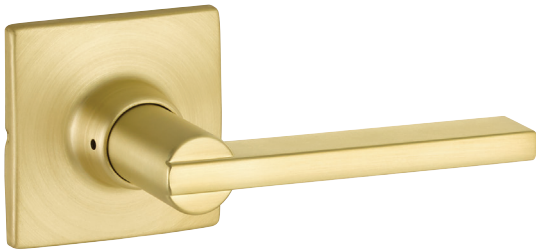

EXPRESSIONS™ SERIES

Rosette
Lever
Finishes

Marcel
Nils
Satin Brass (US4)
Satin Nickel (US15)
Flat Black (US19)
Polished Chrome (US26)

Door Specs 2-1/8" Face Bore, 1" Edge Bore
1" x 2-1/4" Radius Corner

Latch 2-3/8" or 2-3/4" Adjustable latch,
Radius Corner

Door Thickness 1-3/8" to 1-3/4"

Cylinder SC1
KW1 Optional
WR5 Optional

Handing Universal handing

Description

Marcel Rosette with Nils Lever, Schlage Keyway
Marcel Rosette with Nils Lever, Kwikset Keyway
Marcel Rosette with Nils Lever, Weiser Keyway
Marcel Rosette with Nils Lever
Marcel Rosette with Nils Lever
Marcel Rosette with Nils Lever

Function

Keyed
Keyed
Keyed
Passage
Privacy
Dummy Pair

Satin Brass

YMRC52.NILUS4
KYMRC52.NILUS4
WYMRC52.NILUS4
YMRC23.NILUS4
YMRC24.NILUS4
YMRC25.NILUS4

Satin Nickel

YMRC52.NILUS15
KYMRC52.NILUS15
WYMRC52.NILUS15
YMRC23.NILUS15
YMRC24.NILUS15
YMRC25.NILUS15