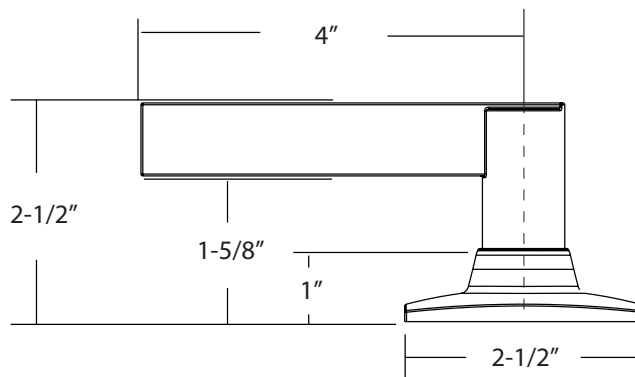

EXPRESSIONS™ SERIES

Rosette
Lever
Finishes

Marcel
Nils
Satin Brass (US4)
Satin Nickel (US15)
Flat Black (US19)
Polished Chrome (US26)

Door Specs 2-1/8" Face Bore, 1" Edge Bore
1" x 2-1/4" Radius Corner

Latch 2-3/8" or 2-3/4" Adjustable latch,
Radius Corner

Door Thickness 1-3/8" to 1-3/4"

Cylinder SC1
KW1 Optional
WR5 Optional

Handing Universal handing

Description

Marcel Rosette with Nils Lever, Schlage Keyway
Marcel Rosette with Nils Lever, Kwikset Keyway
Marcel Rosette with Nils Lever, Weiser Keyway
Marcel Rosette with Nils Lever
Marcel Rosette with Nils Lever
Marcel Rosette with Nils Lever