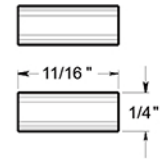

RNE-N

4" LETTER N / E SERIES WITH RISERS / STAINLESS STEEL

(X2) RAISED INSTALLATION POSTS

(X2) RAISED INSTALLATION SPACERS

(X2) FLAT INSTALLATION POSTS

(X2) PLASTIC ANCHORS

DRAWING NOT TO SCALE

NOTE: Deltana reserves the right to constantly improve its products and is not responsible for differences between the product in-hand and the specifications contained in this drawing. We do not recommend to pre-drill holes or pre-cut woods or metals based on the drawing information if the veracity of the specifications has not been proven by the live product.