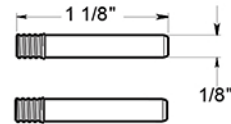

RNE-N

4" LETTER N / E SERIES WITH RISERS / STAINLESS STEEL

(X2) RAISED INSTALLATION POSTS

(X2) RAISED INSTALLATION SPACERS

(X2) FLAT INSTALLATION POSTS

(X2) PLASTIC ANCHORS

DRAWING NOT TO SCALE

NOTE: Deltana reserves the right to constantly improve its products and is not responsible for differences between the product in-hand and the specifications contained in this drawing. We do not recommend to pre-drill holes or pre-cut woods or metals based on the drawing information if the veracity of the specifications has not been proven by the live product.