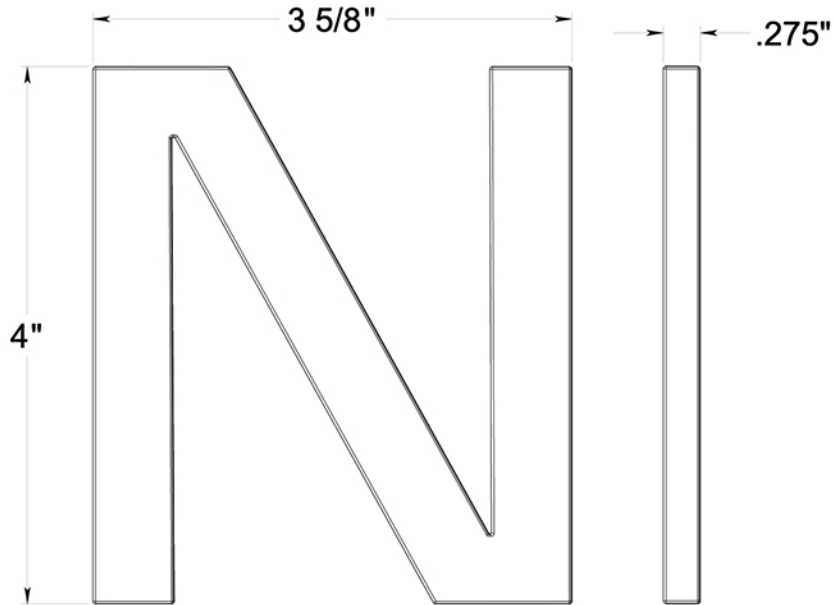

RNE-N

4" LETTER N / E SERIES WITH RISERS / STAINLESS STEEL

(X2) RAISED INSTALLATION POSTS

(X2) RAISED INSTALLATION SPACERS

(X2) FLAT INSTALLATION POSTS

(X2) PLASTIC ANCHORS

DRAWING NOT TO SCALE

NOTE: Deltana reserves the right to constantly improve its products and is not responsible for differences between the product in-hand and the specifications contained in this drawing. We do not recommend to pre-drill holes or pre-cut woods or metals based on the drawing information if the veracity of the specifications has not been proven by the live product.