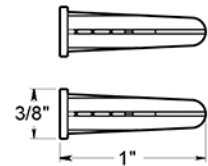

RNE-N

4" LETTER N / E SERIES WITH RISERS / STAINLESS STEEL

(X2) RAISED INSTALLATION POSTS

(X2) RAISED INSTALLATION SPACERS

(X2) FLAT INSTALLATION POSTS

(X2) PLASTIC ANCHORS

DRAWING NOT TO SCALE

NOTE: Deltana reserves the right to constantly improve its products and is not responsible for differences between the product in-hand and the specifications contained in this drawing. We do not recommend to pre-drill holes or pre-cut woods or metals based on the drawing information if the veracity of the specifications has not been proven by the live product.