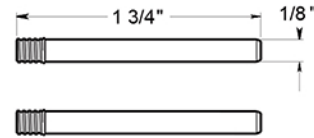

RNE-N

4" LETTER N / E SERIES WITH RISERS / STAINLESS STEEL

(X2) RAISED INSTALLATION POSTS

(X2) RAISED INSTALLATION SPACERS

(X2) FLAT INSTALLATION POSTS

(X2) PLASTIC ANCHORS

DRAWING NOT TO SCALE

NOTE: Deltana reserves the right to constantly improve its products and is not responsible for differences between the product in-hand and the specifications contained in this drawing. We do not recommend to pre-drill holes or pre-cut woods or metals based on the drawing information if the veracity of the specifications has not been proven by the live product.