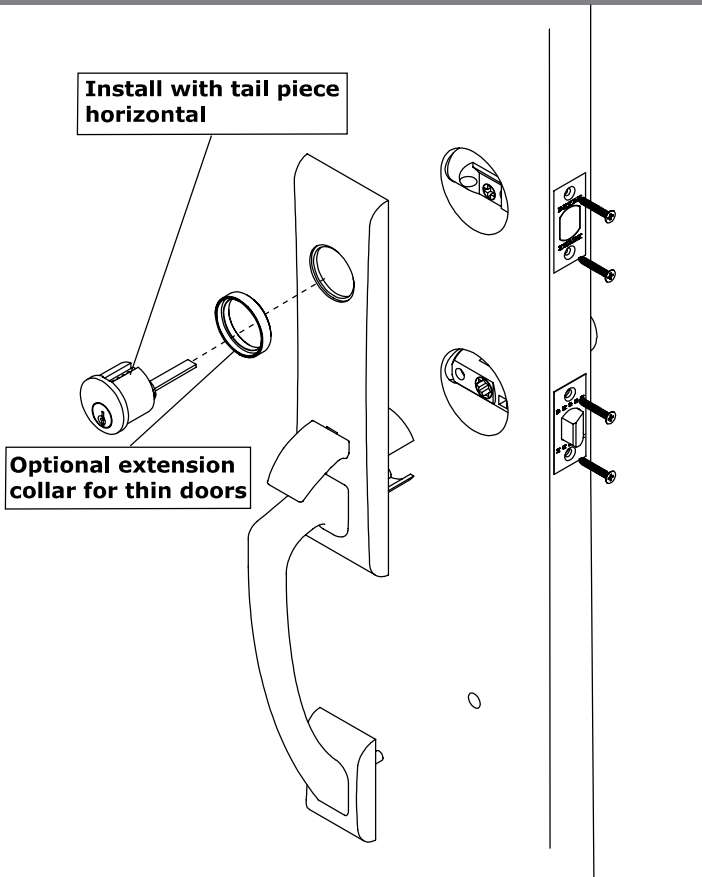

**Installation Guide - Tubular Monolithic Entry Set - Single Cylinder Deadbolts**

**1. Door Prep**

\* Marretta 6 style locks have 6" center to center bore spacing.

**2. Door Jamb Prep**

**3. Outside Installation**

Extension Collar is provided for thin doors.

Plates and grips vary depending on style.

**4. Inside Installation**