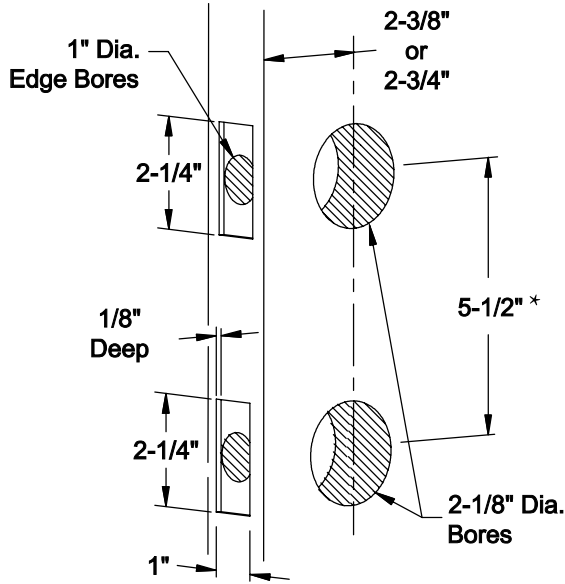

**Installation Guide - Tubular Monolithic Entry Set - Single Cylinder Deadbolts**

**1. Door Prep**

\* Marretta 6 style locks have 6" center to center bore spacing.

**2. Door Jamb Prep**

**3. Outside Installation**

Extension Collar is provided for thin doors.

Plates and grips vary depending on style.

**4. Inside Installation**