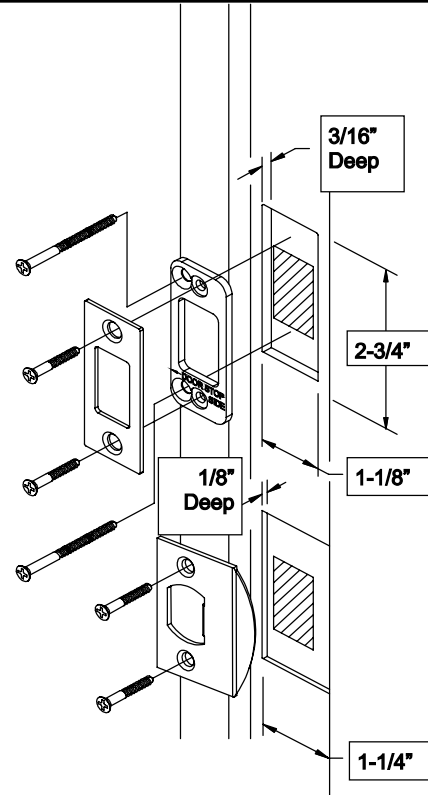

**Installation Guide - Tubular Monolithic Entry Set - Single Cylinder Deadbolts**

**1. Door Prep**

\* Marretta 6 style locks have 6" center to center bore spacing.

**2. Door Jamb Prep**

**3. Outside Installation**

Extension Collar is provided for thin doors.

Plates and grips vary depending on style.

**4. Inside Installation**