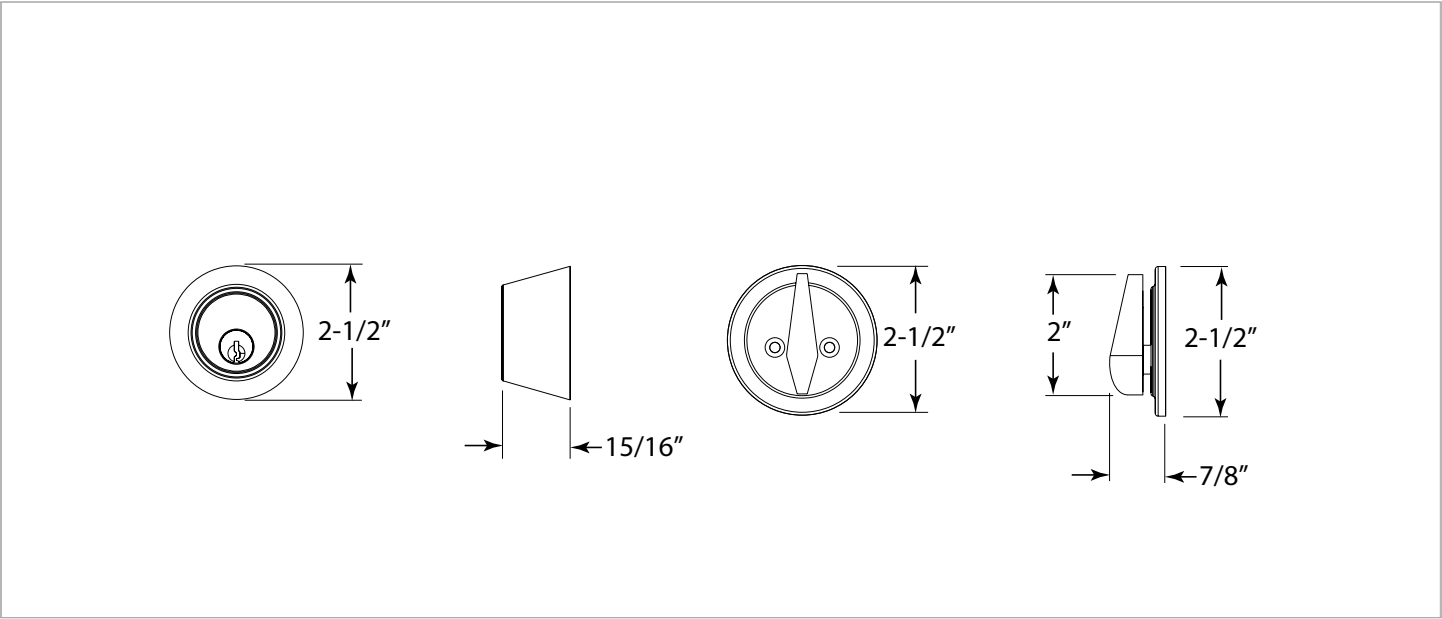

EXPRESSIONS™ SERIES

Style
Finishes

Maguire
Polished Brass (US3)
Oil Rubbed Bronze (US10B)
Satin Nickel (US15)
Flat Black (US19)
Polished Chrome (US26)

Door Specs	2-1/8" Face Bore, 1" Edge Bore 5-1/2" Center to Center Door Prep 1" x 2-1/4" Radius Corner
Latch	2-3/8" or 2-3/4" Adjustable latch, Radius Corner
Door Thickness	1-3/8" to 1-3/4"
Cylinder	SC1 KW1 Optional WR5 Optional
Handing	Universal handing

Description	Function	Polished Brass	Oil Rubbed Bronze	Satin Nickel	Flat Black	Polished Chrome
Maguire Deadbolt, Schlage Keyway	Single Cylinder	YMGR32.US3	YMGR32.US10B	YMGR32.US15	YMGR32.US19	YMGR32.US26
Maguire Deadbolt, Kwikset Keyway	Single Cylinder	KYMGR32.US3	KYMGR32.US10B	KYMGR32.US15	KYMGR32.US19	KYMGR32.US26
Maguire Deadbolt, Weiser Keyway	Single Cylinder	WYMGR32.US3	WYMGR32.US10B	WYMGR32.US15	WYMGR32.US19	WYMGR32.US26