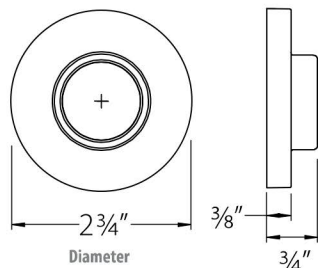

Luzern Lever (LU)

Door Thickness Specifications:

- Standard Door Thickness: 1 1/4" - 2 1/16"
- Extended Door Thickness Range: 2 1/16" - 2 3/4"

- * Specify Door Thickness when ordering
- * For thicker doors, must order with Extension Kit

Disk Key-in Rosette

Square Key-in Rosette

Modern Rectangular Key-in Rosette