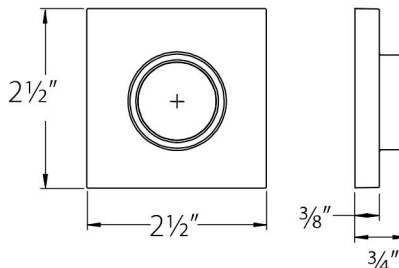

Luzern Lever (LU)

Door Thickness Specifications:

- Standard Door Thickness: 1 1/4" - 2 1/16"
- Extended Door Thickness Range: 2 1/16" - 2 3/4"

- * Specify Door Thickness when ordering
- * For thicker doors, must order with Extension Kit

Disk Key-in Rosette

Square Key-in Rosette

Modern Rectangular Key-in Rosette