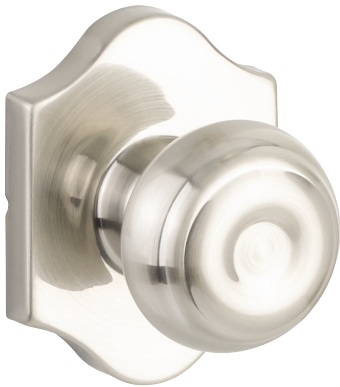

# EXPRESSIONS™ SERIES

Rosette  
Knob  
Finishes

**Everly**  
Lewiston  
Polished Brass (US3)  
Oil Rubbed Bronze (US10B)  
Satin Nickel (US15)  
Polished Chrome (US26)

Door Specs	2-1/8" Face Bore, 1" Edge Bore 1" x 2-1/4" Radius Corner
------------	---

Latch	2-3/8" or 2-3/4" Adjustable latch, Radius Corner
-------	---

Door Thickness	1-3/8" to 1-3/4"
----------------	------------------

Cylinder	SC1 KW1 Optional WR5 Optional
----------	-------------------------------------