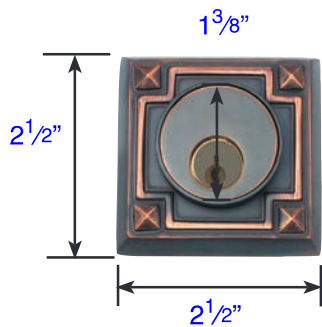

Knoxville Style Deadbolt

- Exterior Trim (8459)
- Projection is 1/2"
 - 8359 same on both sides

- Interior Trim (8459)
- Projection is 1 1/4"
 - Thickness is 1/2"

Arts & Crafts Style Deadbolt

- Exterior Trim (8454)
- Projection is 9/16"
 - 8354 same on both sides

- Interior Trim (8454)
- Projection is 1 1/4"
 - Thickness is 5/16"

Saratoga Style Deadbolt

- Exterior Trim (8458)
- Projection is 1/2"
 - 8358 same on both sides

- Interior Trim (8458)
- Projection is 1 1/4"
 - Thickness is 1/2"