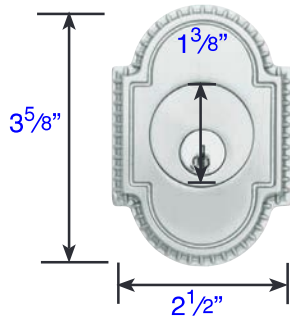

Knoxville Style Deadbolt

- Exterior Trim (8459)
- Projection is 1/2"
 - 8359 same on both sides

- Interior Trim (8459)
- Projection is 1 1/4"
 - Thickness is 1/2"

Arts & Crafts Style Deadbolt

- Exterior Trim (8454)
- Projection is 9/16"
 - 8354 same on both sides

- Interior Trim (8454)
- Projection is 1 1/4"
 - Thickness is 5/16"

Saratoga Style Deadbolt

- Exterior Trim (8458)
- Projection is 1/2"
 - 8358 same on both sides

- Interior Trim (8458)
- Projection is 1 1/4"
 - Thickness is 1/2"