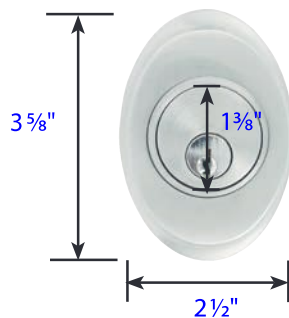

Knoxville Style Deadbolt

- Exterior Trim (8459)
- Projection is 1/2"
 - 8359 same on both sides

- Interior Trim (8459)
- Projection is 1 1/4"
 - Thickness is 1/2"

Arts & Crafts Style Deadbolt

- Exterior Trim (8454)
- Projection is 9/16"
 - 8354 same on both sides

- Interior Trim (8454)
- Projection is 1 1/4"
 - Thickness is 5/16"

Saratoga Style Deadbolt

- Exterior Trim (8458)
- Projection is 1/2"
 - 8358 same on both sides

- Interior Trim (8458)
- Projection is 1 1/4"
 - Thickness is 1/2"