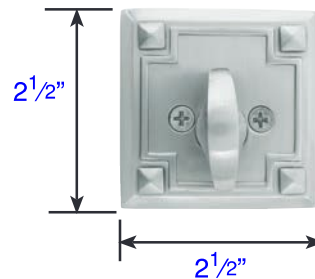

Knoxville Style Deadbolt

- Exterior Trim (8459)
- Projection is 1/2"
 - 8359 same on both sides

- Interior Trim (8459)
- Projection is 1 1/4"
 - Thickness is 1/2"

Arts & Crafts Style Deadbolt

- Exterior Trim (8454)
- Projection is 9/16"
 - 8354 same on both sides

- Interior Trim (8454)
- Projection is 1 1/4"
 - Thickness is 5/16"

Saratoga Style Deadbolt

- Exterior Trim (8458)
- Projection is 1/2"
 - 8358 same on both sides

- Interior Trim (8458)
- Projection is 1 1/4"
 - Thickness is 1/2"