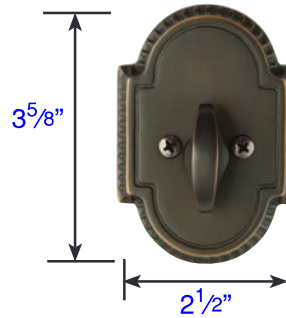

Knoxville Style Deadbolt

- Exterior Trim (8459)
- Projection is 1/2"
 - 8359 same on both sides

- Interior Trim (8459)
- Projection is 1 1/4"
 - Thickness is 1/2"

Arts & Crafts Style Deadbolt

- Exterior Trim (8454)
- Projection is 9/16"
 - 8354 same on both sides

- Interior Trim (8454)
- Projection is 1 1/4"
 - Thickness is 5/16"

Saratoga Style Deadbolt

- Exterior Trim (8458)
- Projection is 1/2"
 - 8358 same on both sides

- Interior Trim (8458)
- Projection is 1 1/4"
 - Thickness is 1/2"