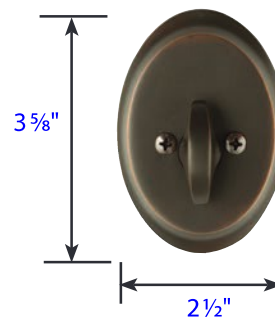

Knoxville Style Deadbolt

- Exterior Trim (8459)
- Projection is 1/2"
 - 8359 same on both sides

- Interior Trim (8459)
- Projection is 1 1/4"
 - Thickness is 1/2"

Arts & Crafts Style Deadbolt

- Exterior Trim (8454)
- Projection is 9/16"
 - 8354 same on both sides

- Interior Trim (8454)
- Projection is 1 1/4"
 - Thickness is 5/16"

Saratoga Style Deadbolt

- Exterior Trim (8458)
- Projection is 1/2"
 - 8358 same on both sides

- Interior Trim (8458)
- Projection is 1 1/4"
 - Thickness is 1/2"